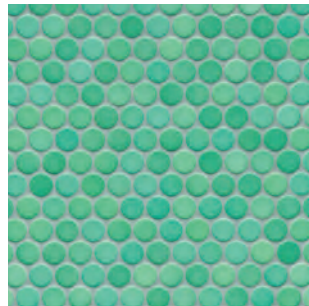

COLOR PALETTE (CONTINUED)

SEAFOAM

* COLOR PALETTE SHOWN IN GLOSSY

**PLEASE REFER TO COLOR PALETTE GRID FOR SIZE AVAILABILITY BY COLOR