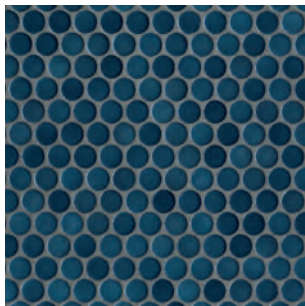

COLOR PALETTE

COLOR NAME	.5" DIAMETER GLOSSY	1" DIAMETER GLOSSY	1" DIAMETER MATTE**	COLOR VARIATION*
ALUM		X	X	2
ARMOUR	X	X	X	2
ATLANTIS		X	X	2
BLACK	X	X	X	1
GULF	X	X	X	2
HAZE		X	X	2
ICEBERG	X	X	X	1
LATTE	X	X		2
NAUTILUS	X	X		2
PEWTER	X	X		2
SAND	X	X	X	2
SEAFOAM	X	X		2
SKYE	X	X	X	2
SMOKE	X	X		2

*COLOR VARIATION

1. MINIMAL, IF ANY COLOR VARIATION
2. SLIGHT COLOR VARIATION CAN BE EXPECTED
3. A MEDIUM RANGE OF COLOR VARIATION IS TYPICAL; DARKER AND LIGHTER TONES ARE EVIDENT
4. CONSIDERABLE COLOR VARIATION IS TYPICAL; FROM DARKS TO LIGHTS AND SOME TONE CHANGES
5. EXTREME COLOR VARIATION CAN BE EXPECTED - THE RANGE IS OFTEN DIFFERING BUT COMPLIMENTARY COLOR VALUES, SUCH AS GREENS VARYING FROM YELLOWS TO BLUES

** MATTE FINISH CONTAINS A NON-SLIP FINISH (PLEASE REFER TO APPLICATION AND USES FOR FLOOR USE RATINGS)

COLOR PALETTE (CONTINUED)

ICEBERG

SAND

LATTE

ARMOUR

PEWTER

SKYE

GULF

SEAFOAM

SMOKE

NAUTILUS

BLACK

HAZE

ALUM

ATLANTIS