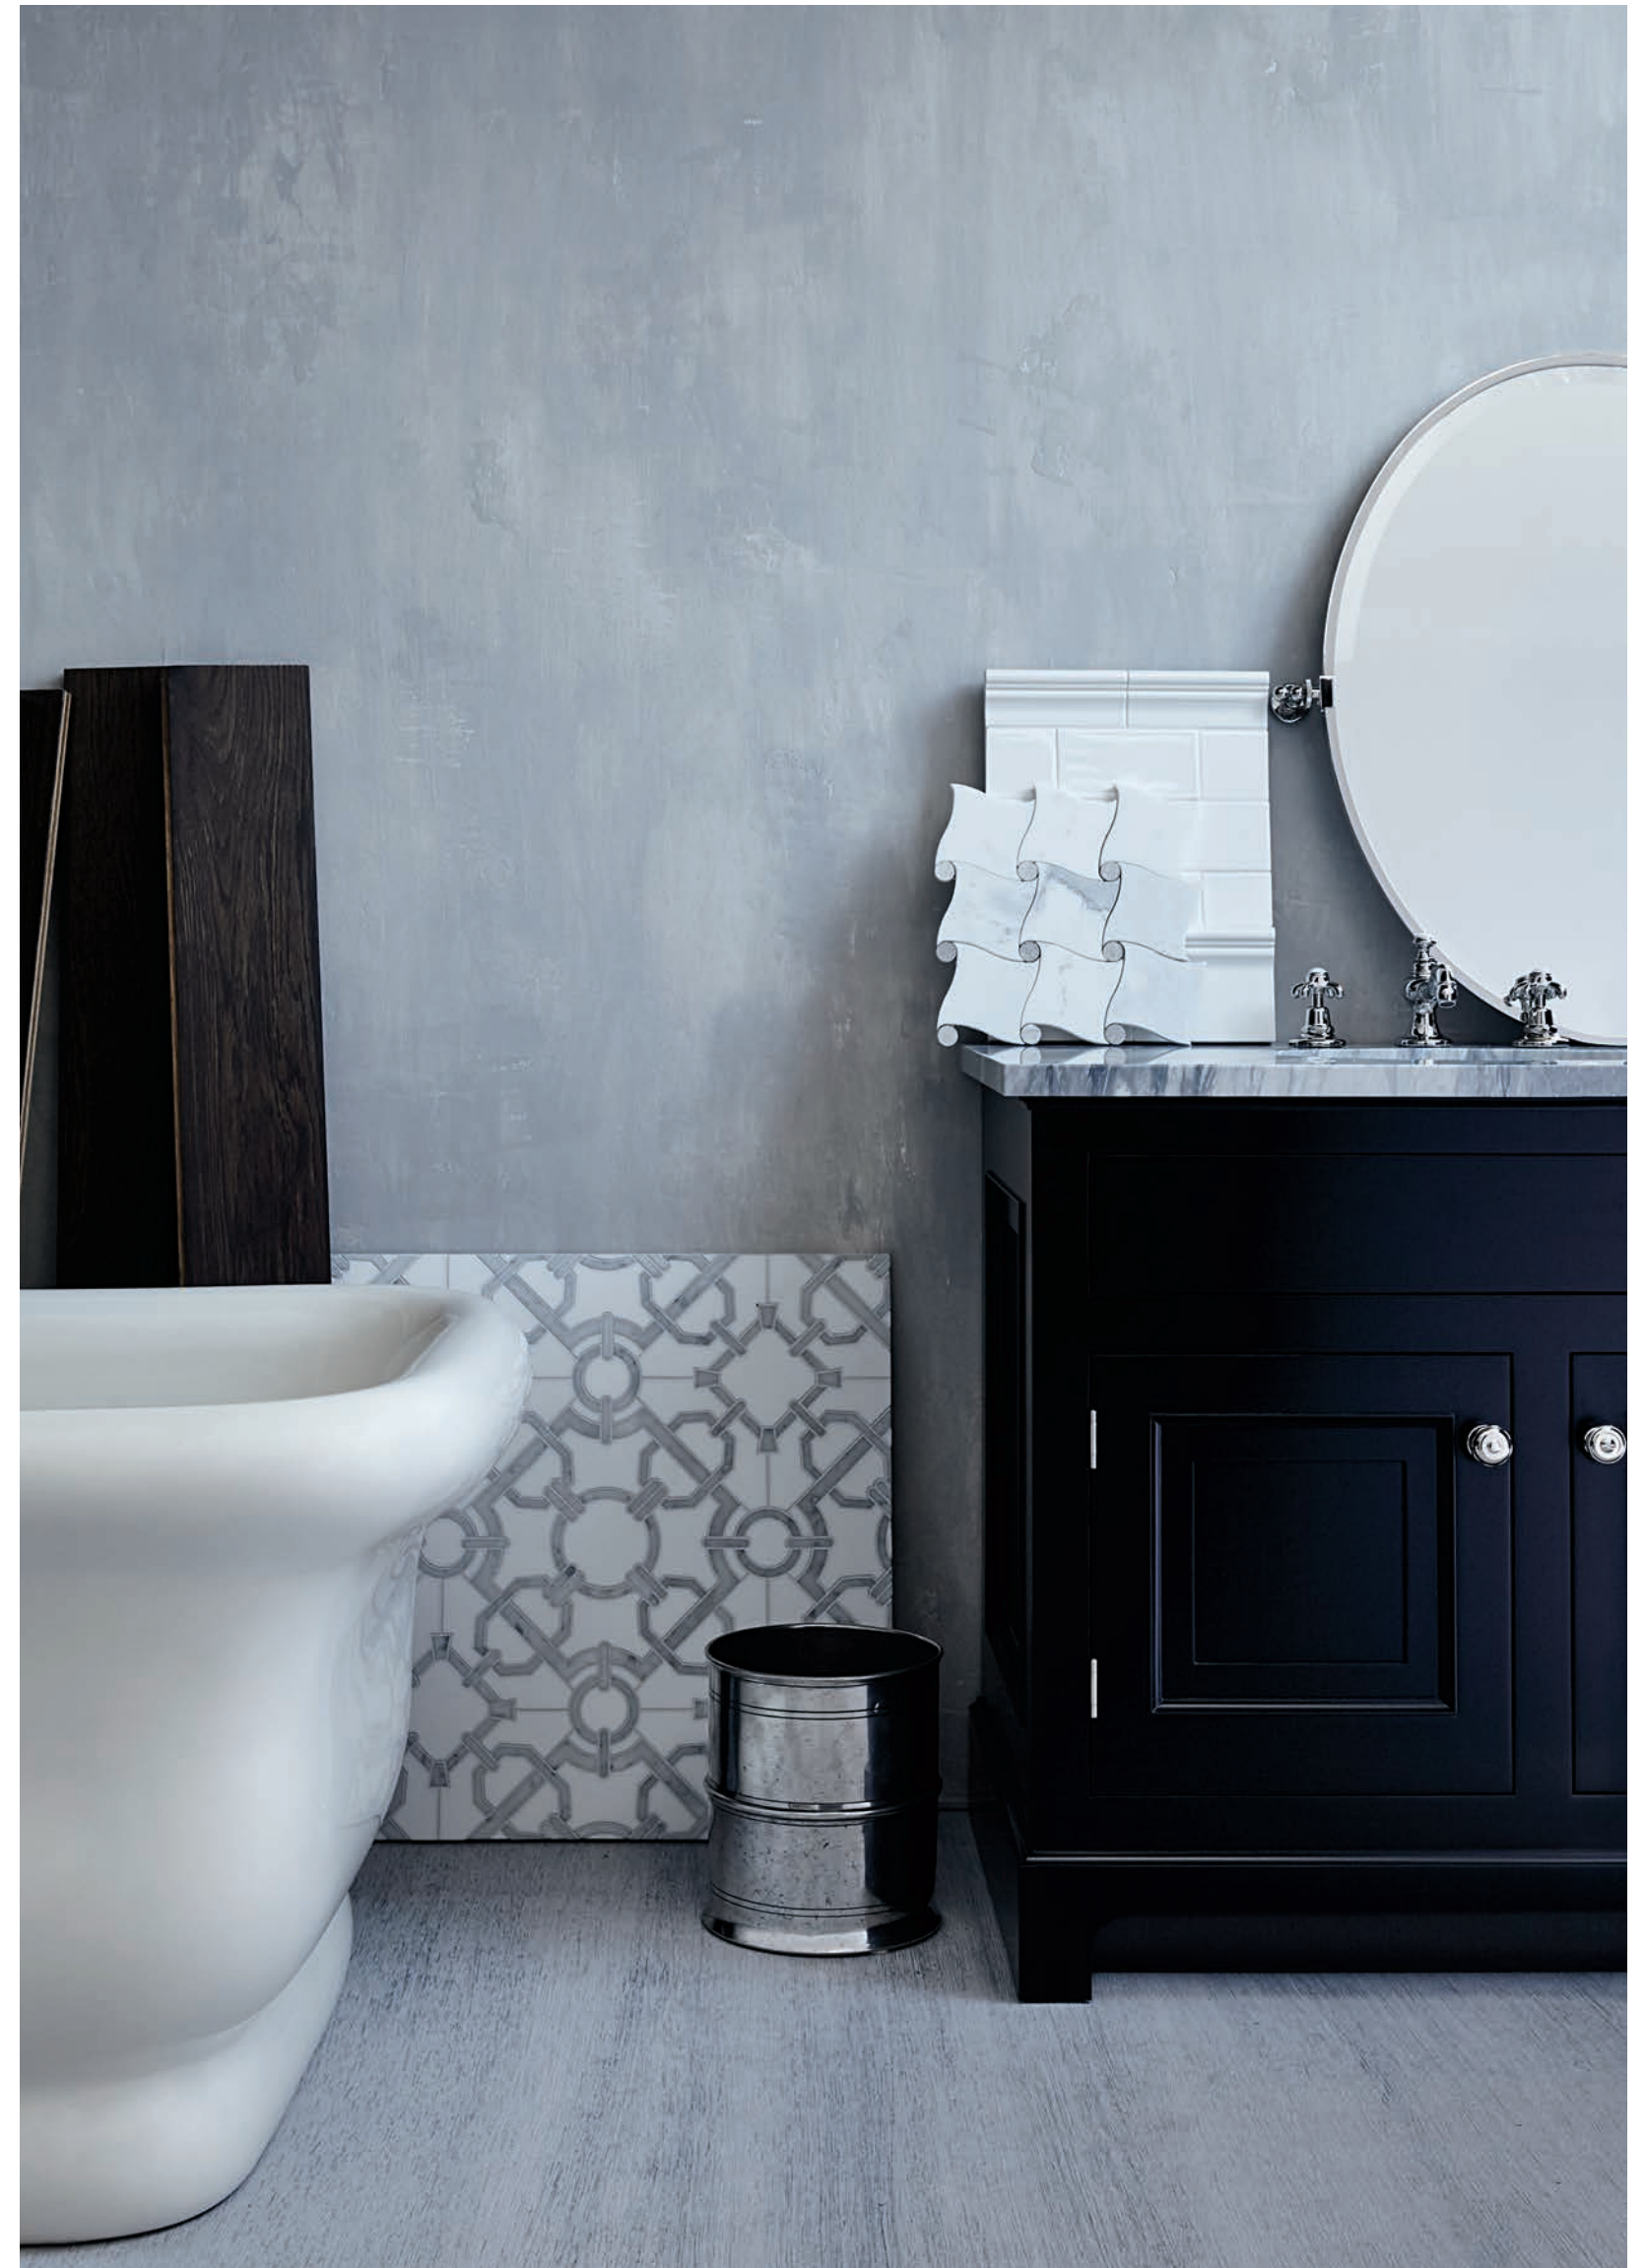

SCOTTSDALE
4234 N. Craftsman Court, Suite 2
Scottsdale, AZ 85251
P 480.946.2550 F 480.946.2584

BOUTIQUE PARTNERS

Birmingham, AL
La Jolla, CA
Jacksonville, FL
Jupiter, FL
Tampa, FL
West Palm Beach, FL
Ketchum, ID
Lexington, KY
Louisville, KY
Bloomfield Hills, MI
Harbor Springs, MI
Minneapolis, MN
St. Louis, MO
Charlotte, NC
Raleigh, NC
Columbus, OH
Cleveland, OH
Oklahoma City, OK
Portland, OR
Charleston, SC
Hardeeville, SC
Austin, TX
San Antonio, TX
Salt Lake City, UT
Bellevue, WA
Jackson, WY
Calgary, AB, Canada
Toronto, ON, Canada
Vancouver, BC, Canada
Montreal, QC, Canada
Munich, DE, Germany

COMMERCIAL & HOSPITALITY

For commercial interests please contact:
Commercial and Hospitality
60 Backus Avenue
Danbury, CT 06810
P 203.546.6196 F 203.546.6001
waterworks.com/commercial

CREDITS

ART DIRECTION
CoolGraySeven

PHOTOGRAPHY
Gentl & Hyers
Sloan T. Howard

STYLING
Glen Proebstel

Waterworks is a registered trademark of Waterworks
Operating Company, LLC.
*While Waterworks uses reasonable efforts to include accurate
and up-to-date information and photographs in the catalog
and on the website, Waterworks makes no warranties or
representations as to the accuracy of this information and
these photographs. Waterworks assumes no liability or
responsibility for any errors or omissions in the content or
photographs in the catalog or on the website.*