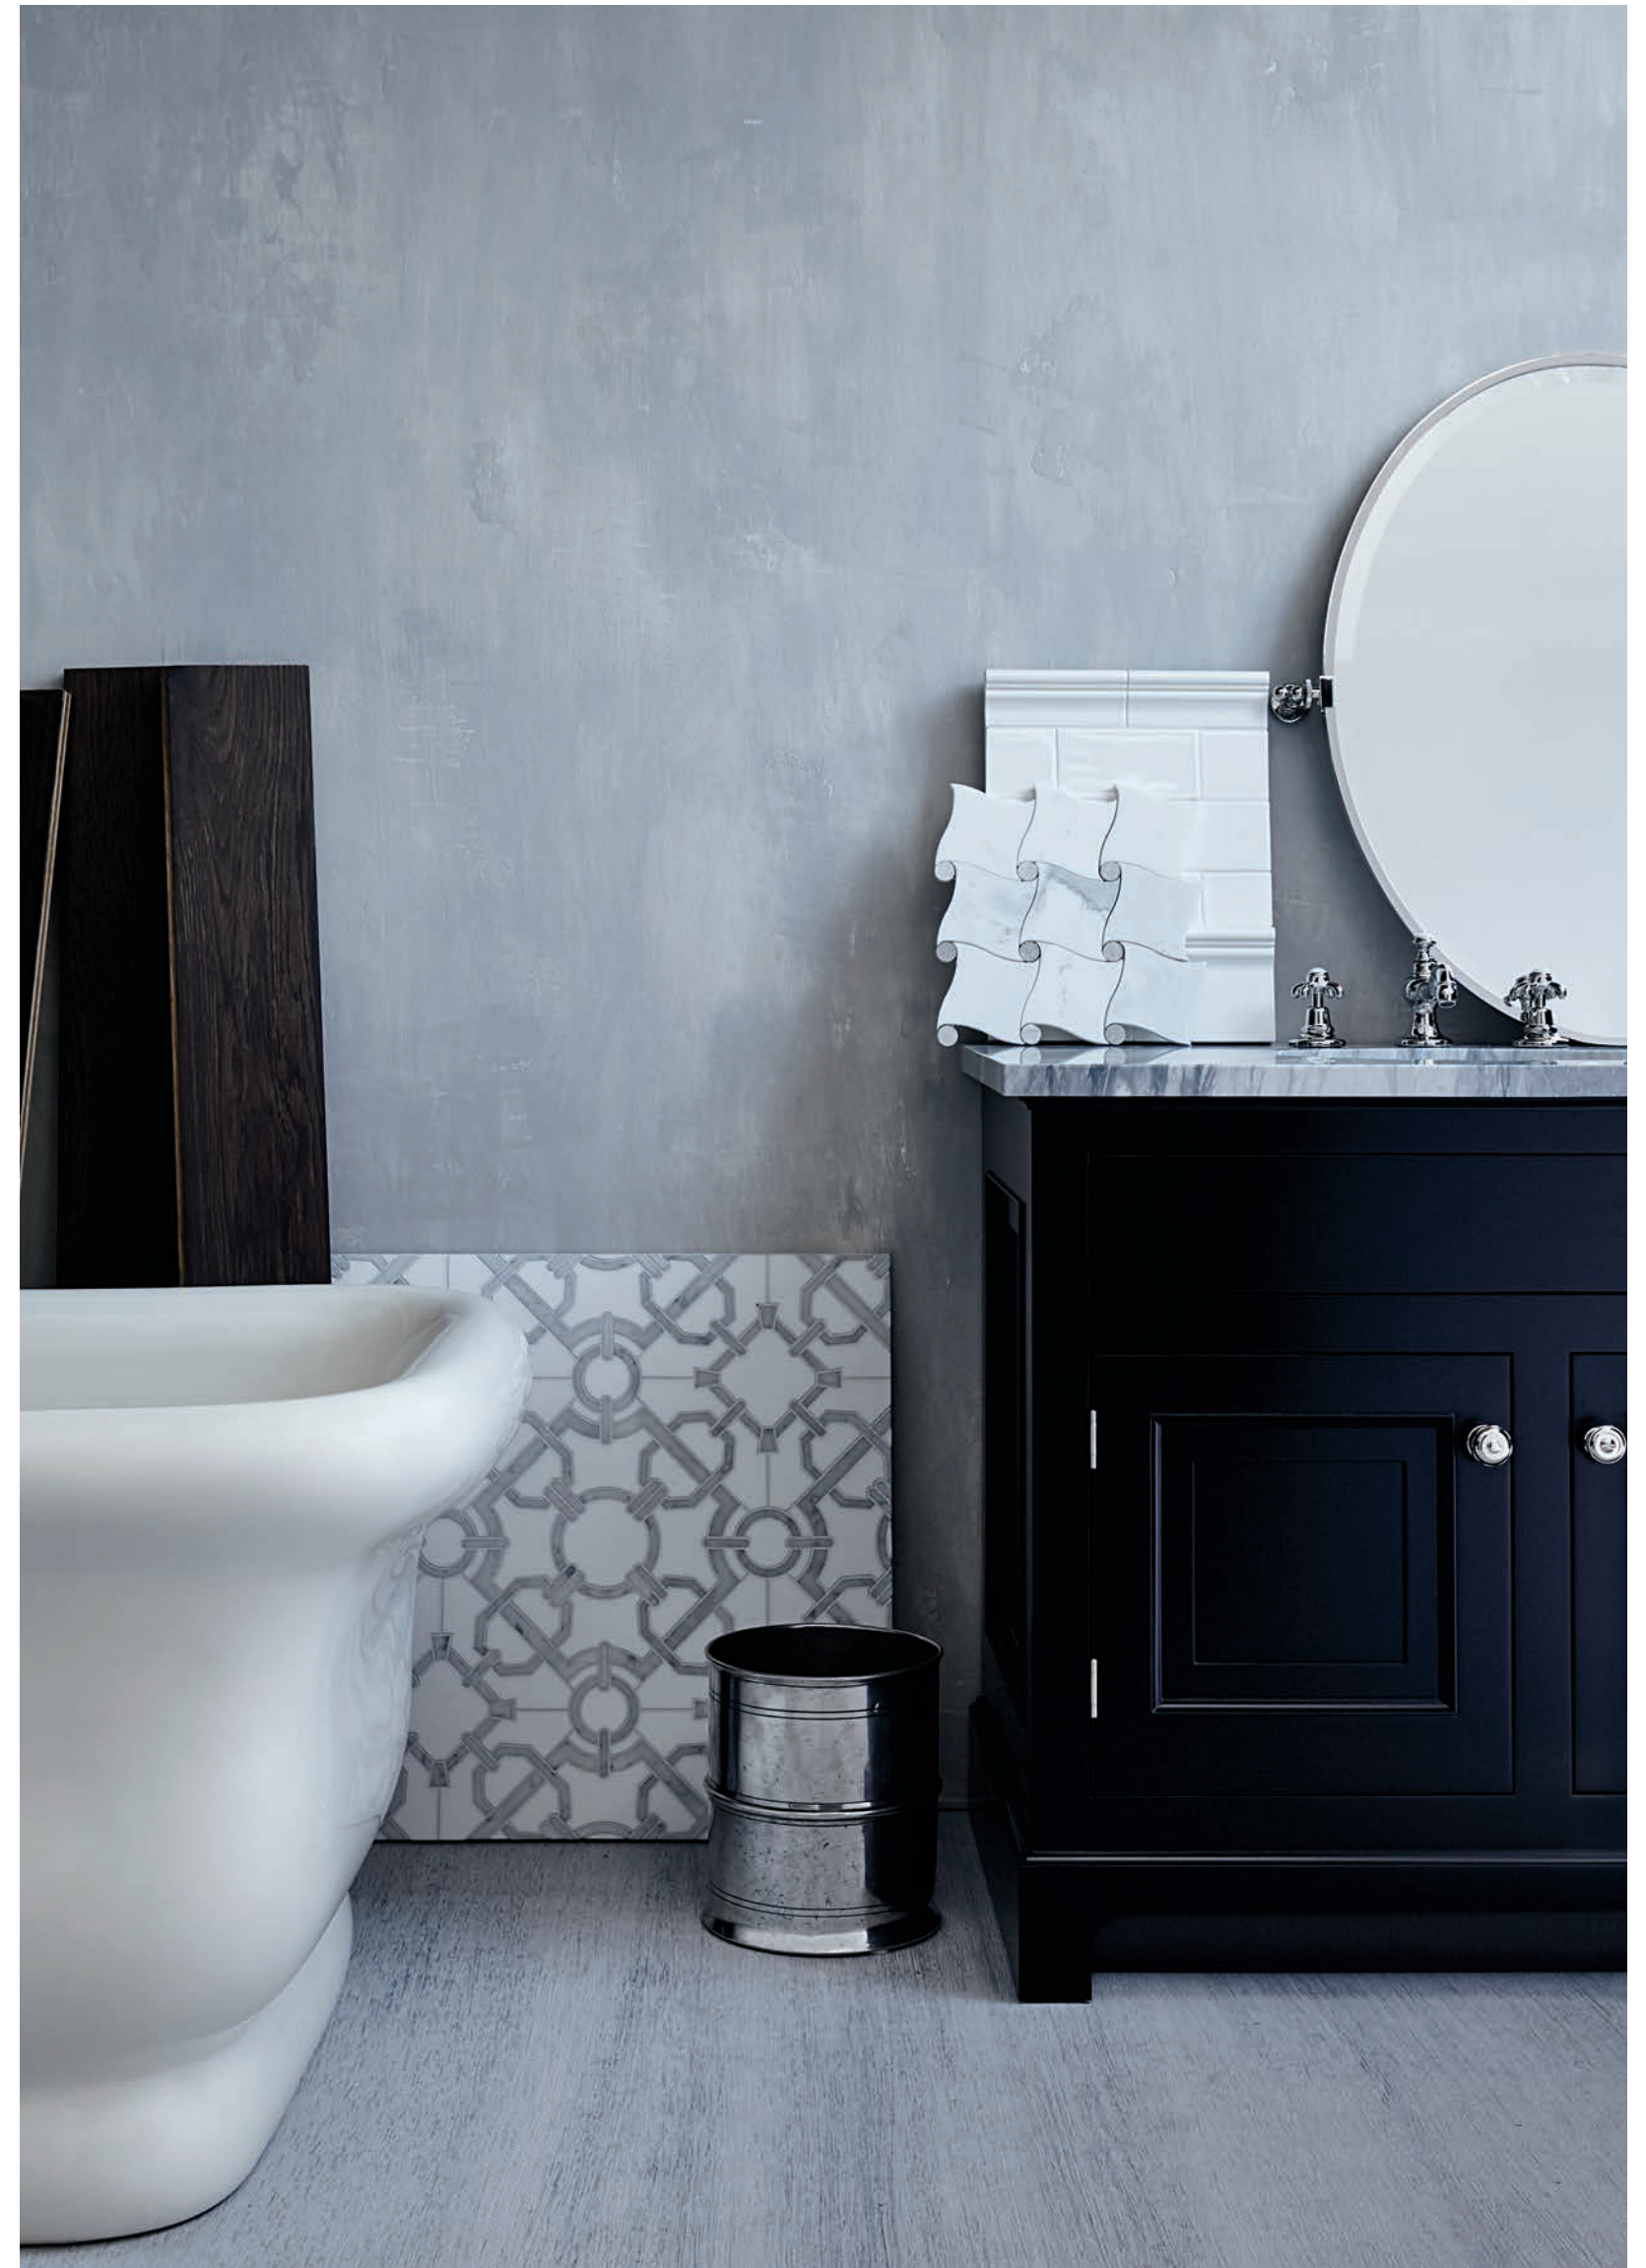

ESTB. 1978

WATERWORKS

ESTB. 1978

WATERWORKS

BATH FURNITURE AND FIXTURES PRODUCT LIST

WASHSTANDS

Arden Single Washstand with Larsen Sink
23 3/4" x 18 1/2" x 35" (ANWS01)

Arden Single Washstand
50" x 18 3/4" x 29 3/4" (ANWS02)