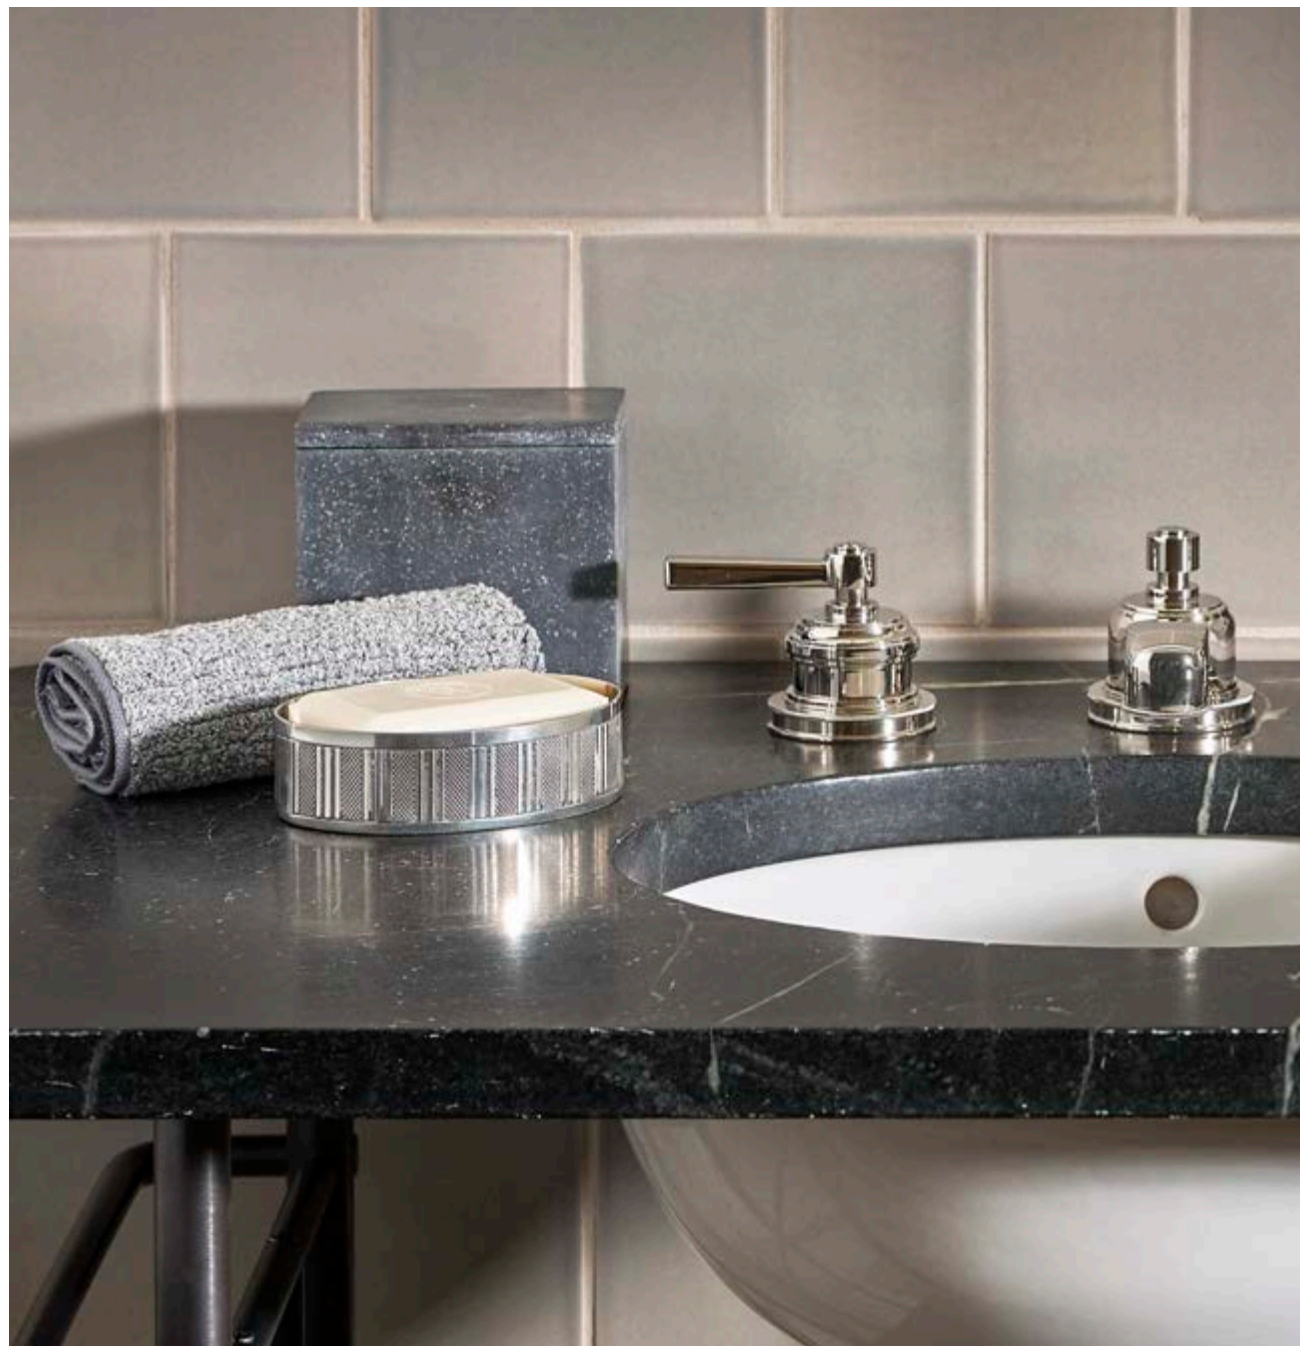

ENGINE TURNED PEWTER

The refined texture of the Engine Turned Pewter collection is well suited for formal less feminine settings. The striped texture of the metal takes its inspiration from antique lighters.

ENGINE TURNED PEWTER

Pewter ENSD02
3" x 1 1/4" x 7 1/2" 22-60806-77697

Pewter ENSD01
5" x 3 3/4" x 1 1/2" 22-57520-08678

Pewter ENTH01
2 1/2" x 4 1/2" 22-69295-18527

Pewter ENCO01
4" x 4 1/4" 22-68346-94822

Pewter ENTC01
5" x 5" x 5 3/4" 22-45188-65375

Pewter ENTR01
9 3/4" x 5" 22-25208-64145

Pewter ENWC01
8 1/2" x 6 3/4" x 9" 22-00404-41716

REPLACEMENT SOAP PUMP: **40-08275-11018**