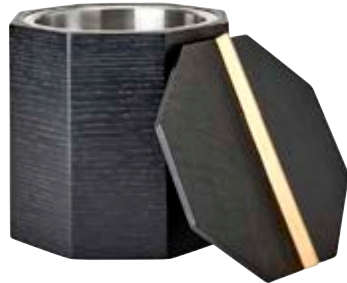

Ice Bucket
Ebonized Oak CDIB01
7 3/4" x 8 3/4" 19-70118-51280

Canyon Drive

Canyon Drive's mid-century appeal references the Palm Spring's mecca, evident in its modern design. Pedestals and trivets made of solid ebonized oak or black walnut with brass give solid foundation to table and countertop settings.