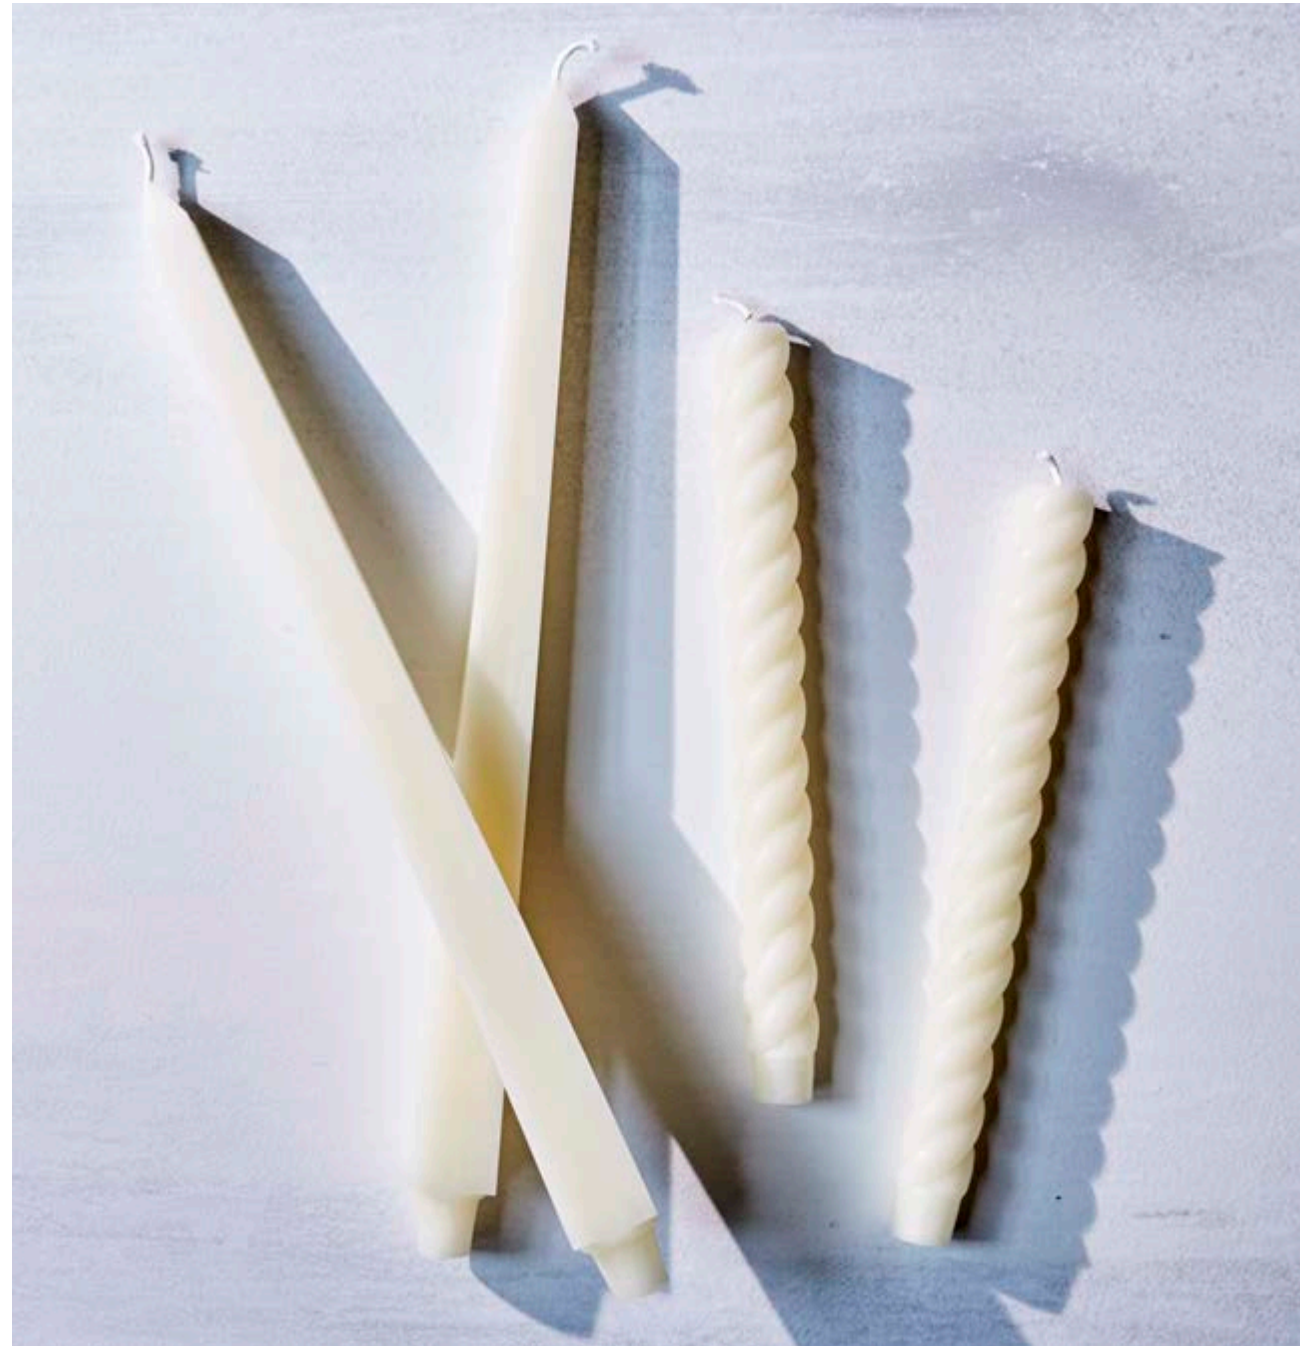

Chandler

Chandler

A Waterworks first. Varying heights of Chandler decorative tapered candles mix and match to create an appropriate mood on any tablescape. 100% beeswax in colors exclusive to Waterworks, they warm up any surroundings.