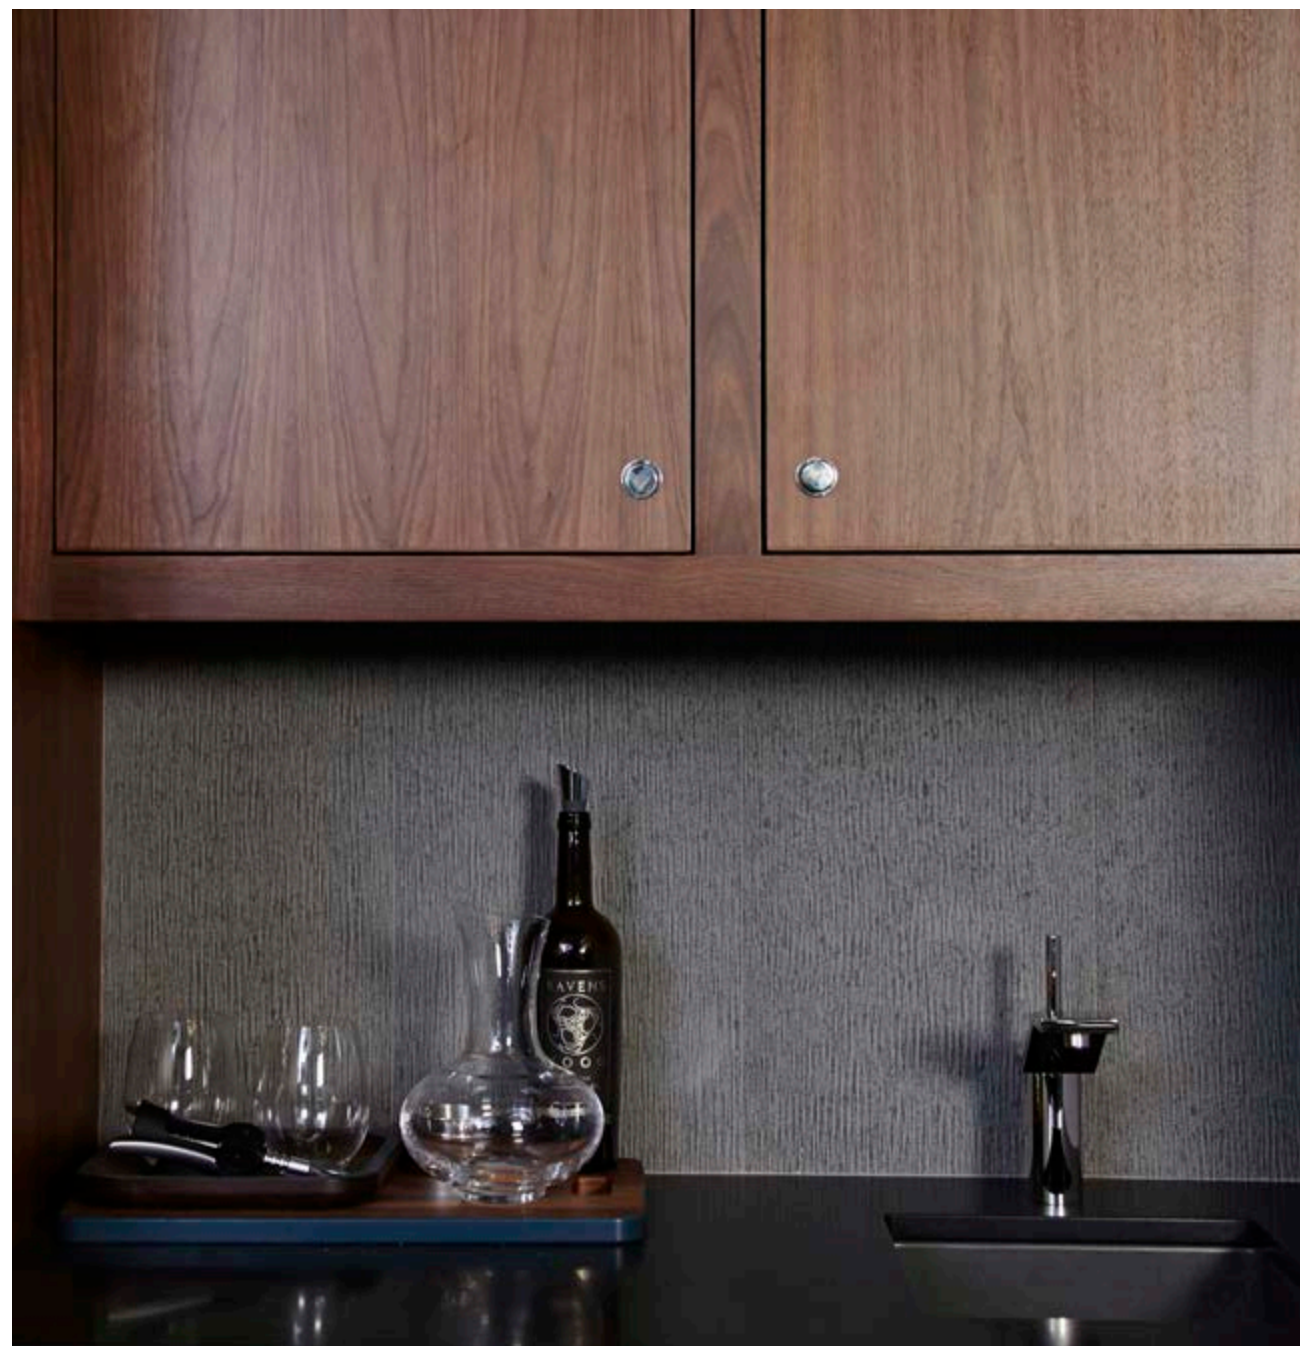

# Quarry

Of substance and style, our Quarry kitchen accessories are cut from bold Calcutta marble and hand polished to a smooth finish. Each uniquely marked trivet and serving board features decorative brass feet in a nickel finish. The marble holds hot and cold dishes and is food safe.