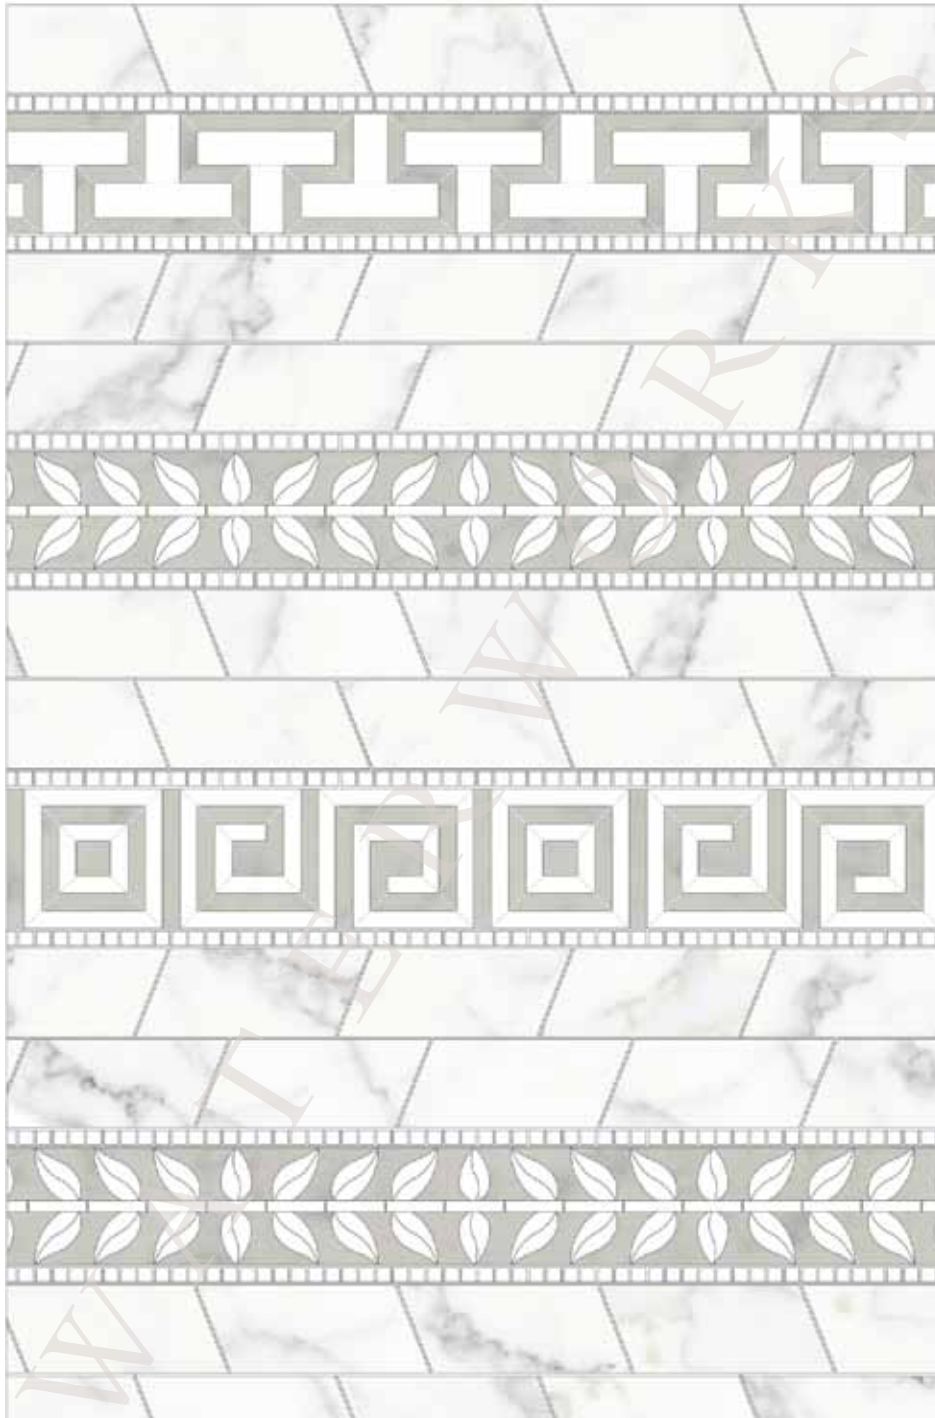

ESTB. 1978

WATERWORKS

ARCHITECTURAL ELEMENTS

AQUALINEA

ITHACA MOSAIC

STYLE AQMOIT

SHOWN IN STATUARIO, THASSOS, BIANCO CARRARA