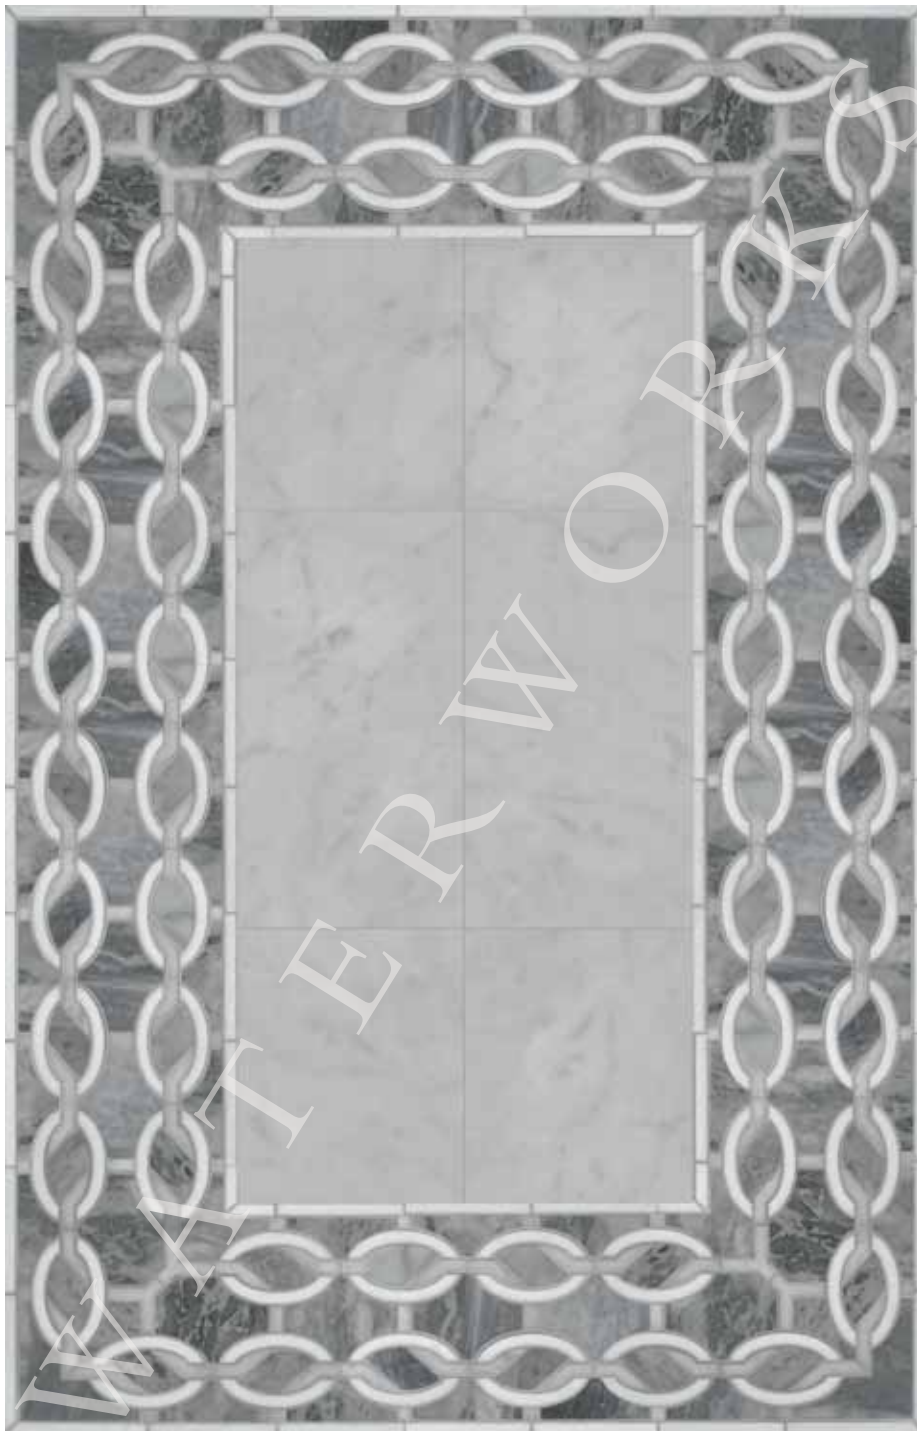

ESTB. 1978

WATERWORKS

ARCHITECTURAL ELEMENTS

SIGNET

SOLID LINKS PETITE SINGLE BORDER (SHOWN WITH FIELD TILE)

STYLE SGBOL5

SHOWN IN BARDIGLIO, CARRARA, THASSOS