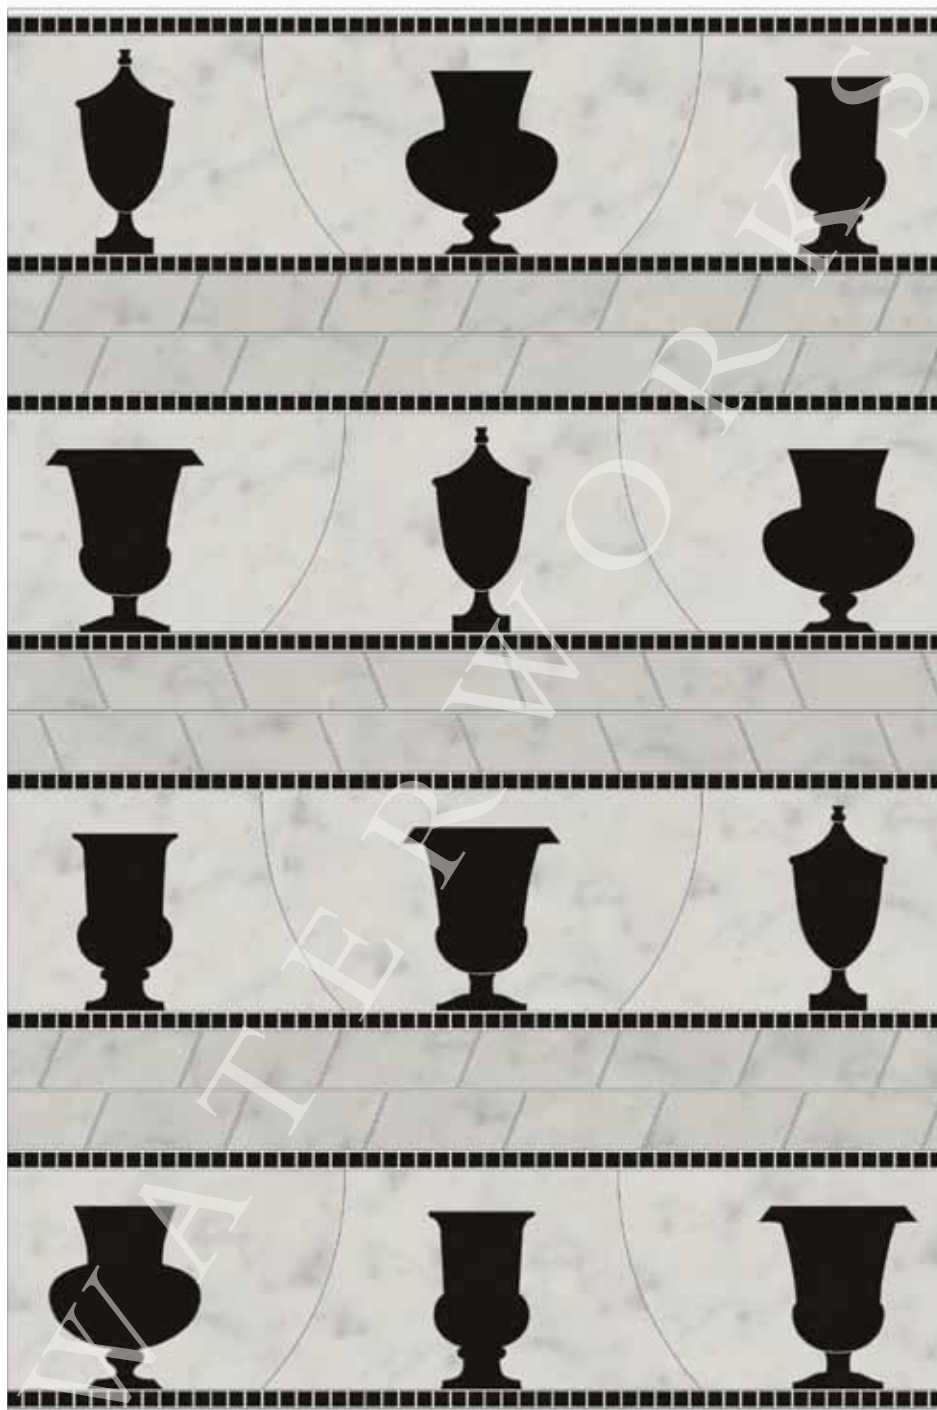

ESTB. 1978

WATERWORKS

ARCHITECTURAL ELEMENTS

AQUALINEA

URSUS BORDER (SHOWN WITH TREAD PETITE BORDER)

STYLE AQBOU2 (AQBOT8)

SHOWN IN BIANCO CARRARA, NERO PANTHERA