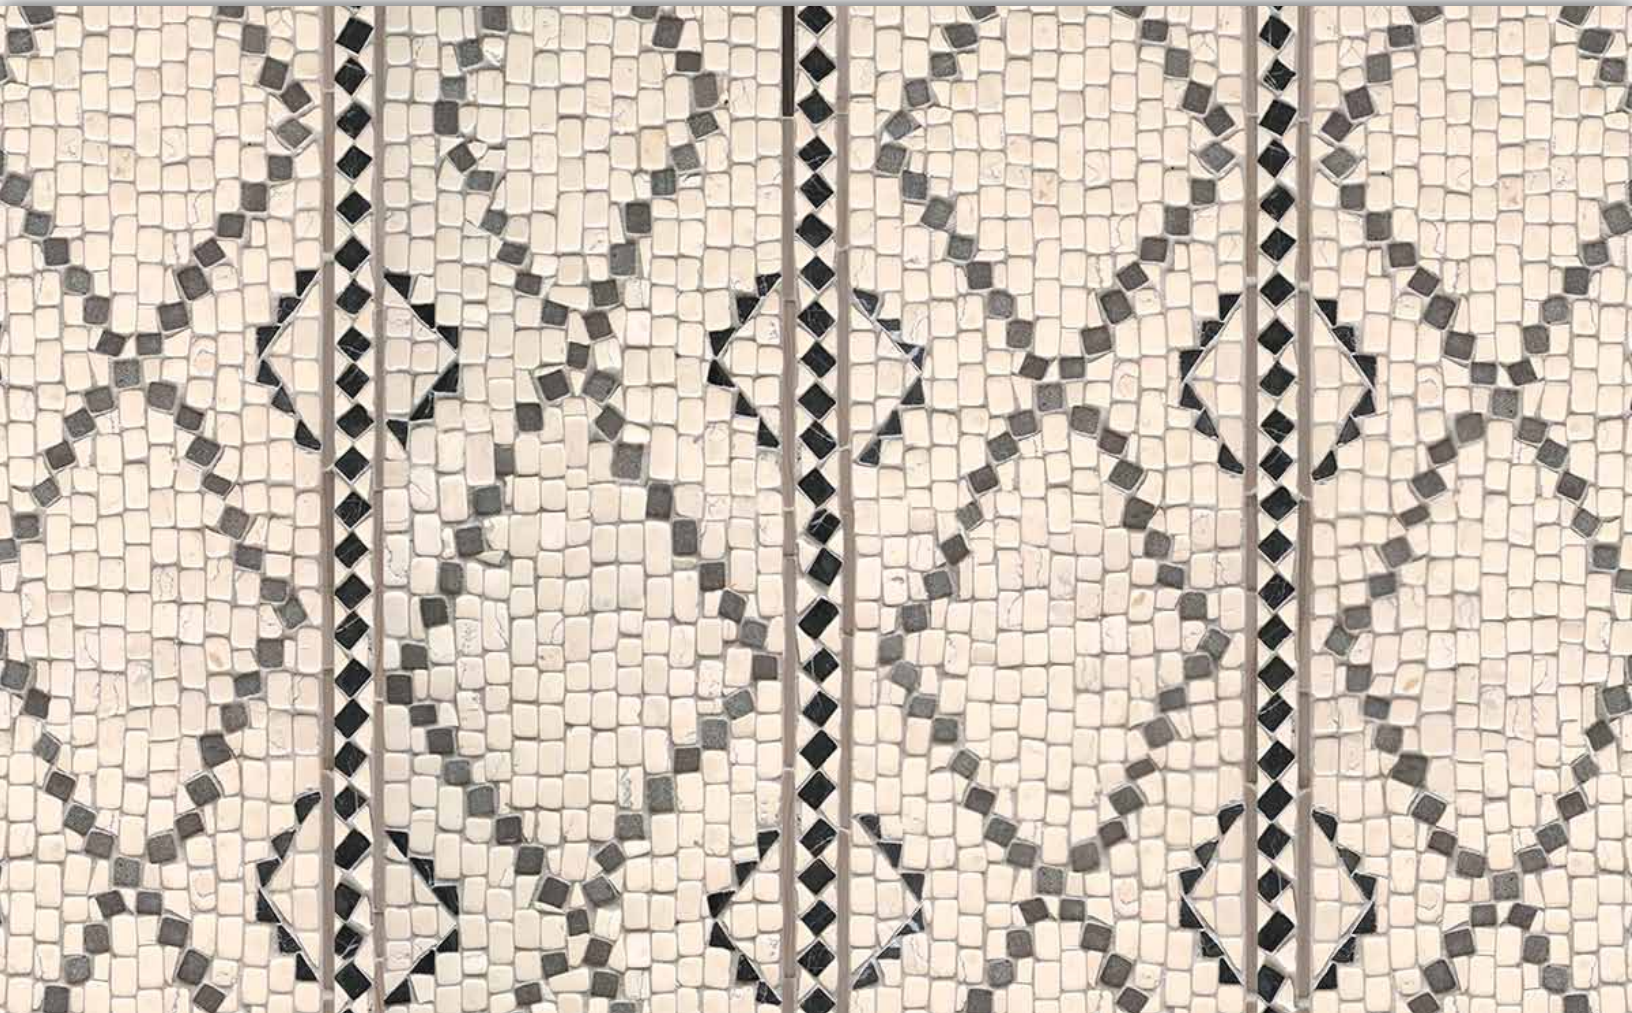

ESTB. 1978

WATERWORKS

PRIMITIVE MOSAICS LOOK BOOK