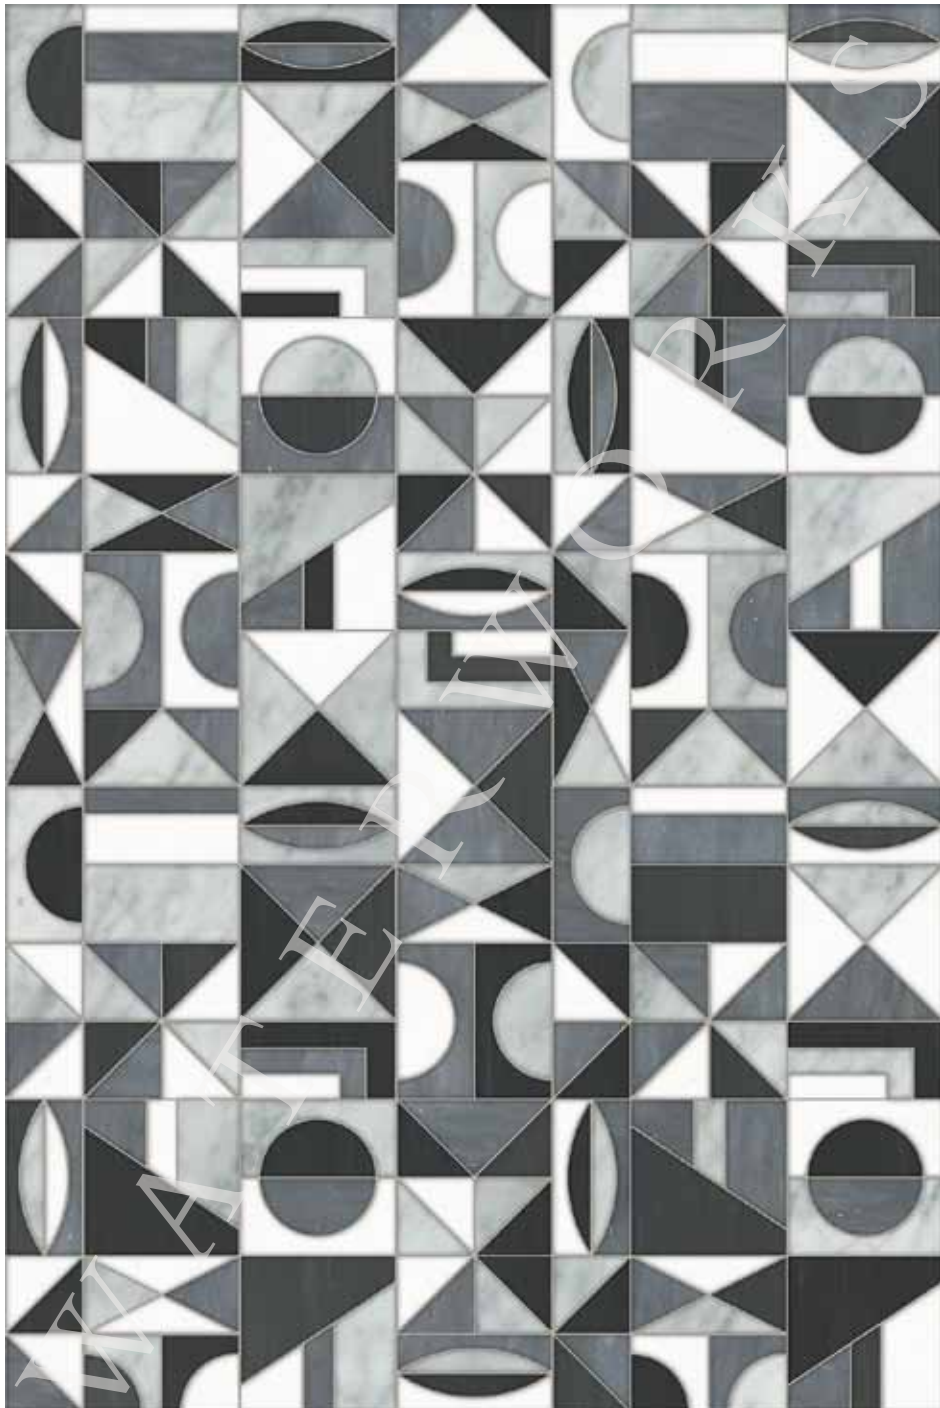

ESTB. 1978

WATERWORKS

GEOMETRIC

PARRAMORE

COLORFORMS MOSAIC

STYLE PMMOCF

SHOWN IN ALLURE, CARRARA, THASSOS, BARDIGLIO