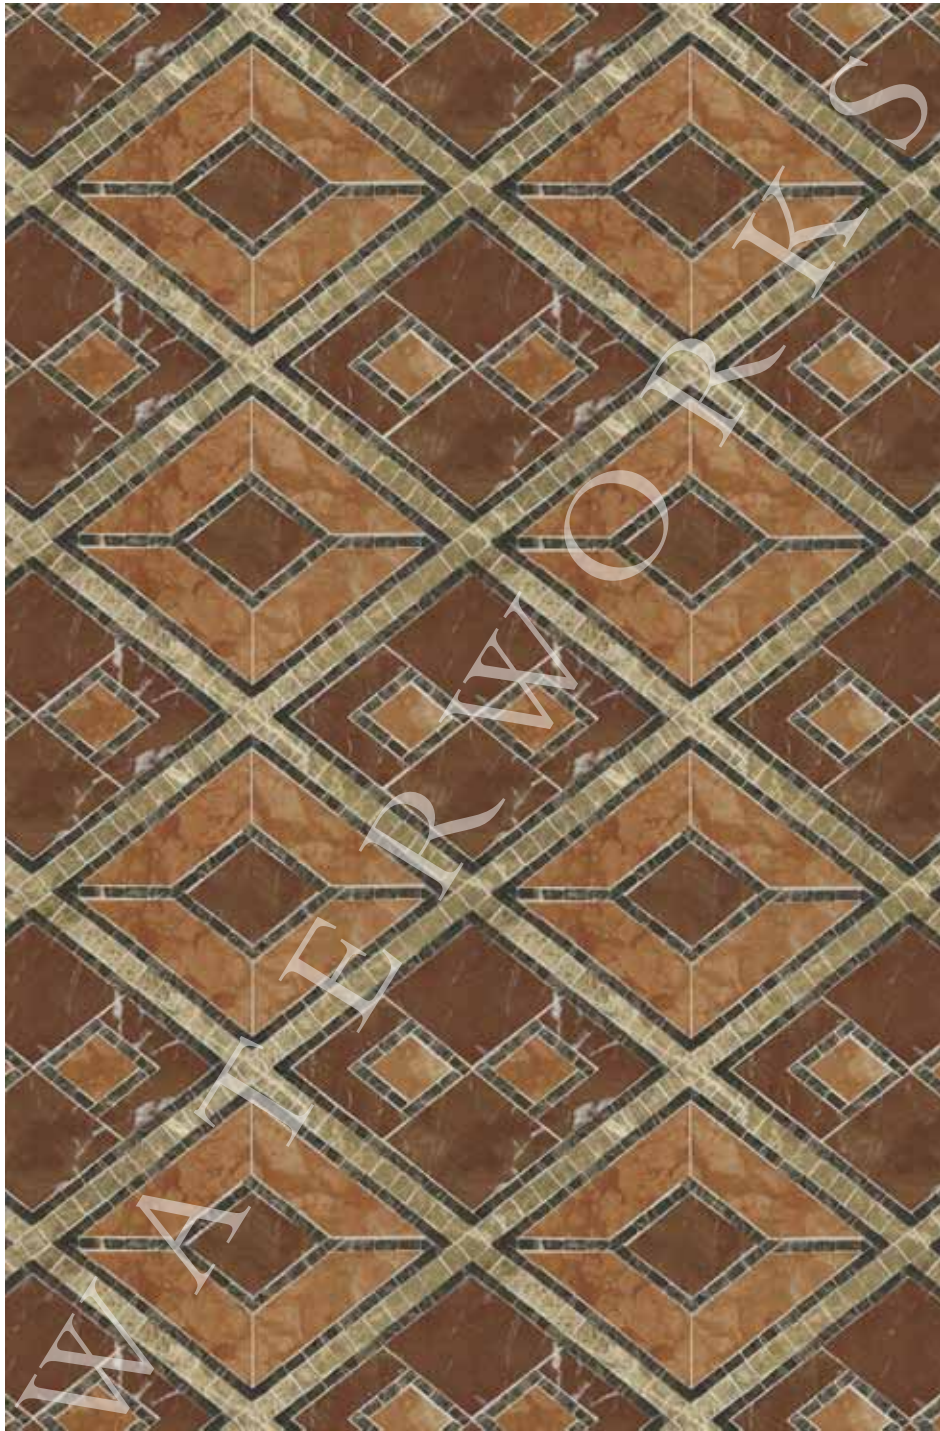

**TANGIER "B" MOSAIC**

STYLE SGMOT2

SHOWN IN IVORY CREAM, LAGOS AZUL

ESTB. 1978

WATERWORKS

PRIMITIVE