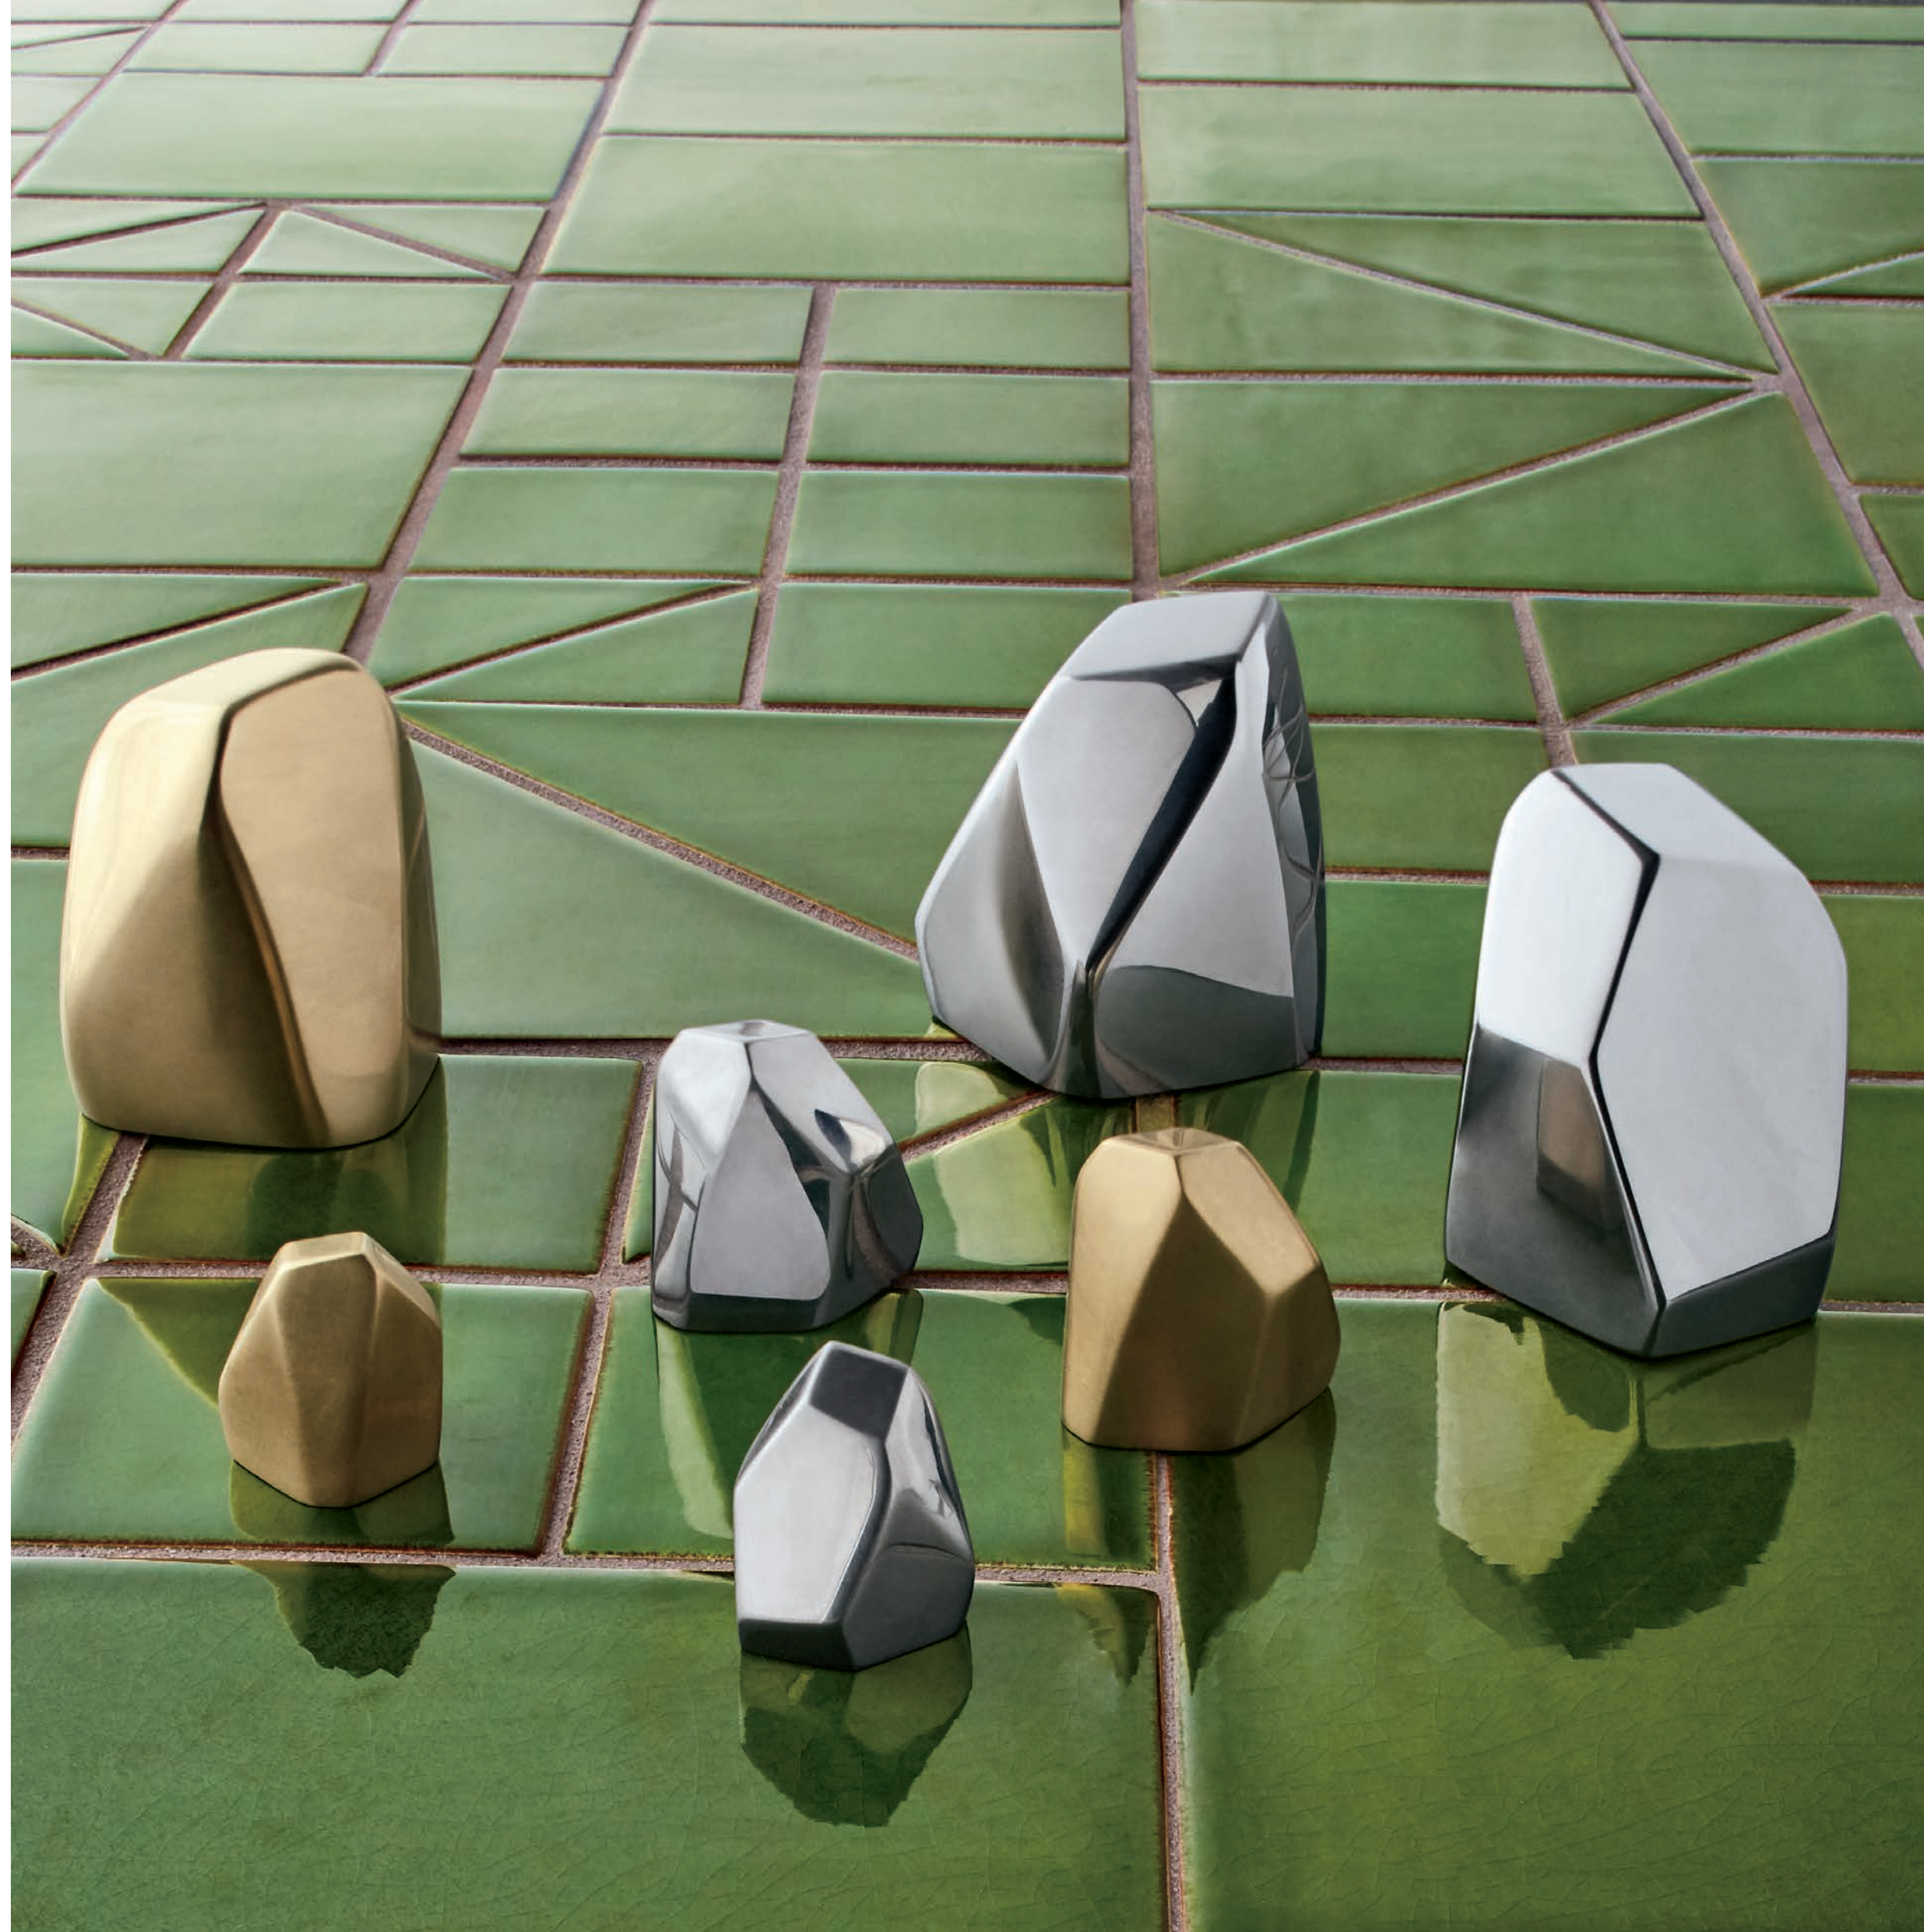

ISLA IS FOR THOSE
DRAWN TO THE ROAD
LESS TRAVELED. IT IS
FOR THOSE WHO
SEEK TO ENGAGE MIND,
BODY AND SPIRIT.

A GRACIOUS HARMONY
OF ARTISANAL
METHODS AND
ADVANCED
ENGINEERING.