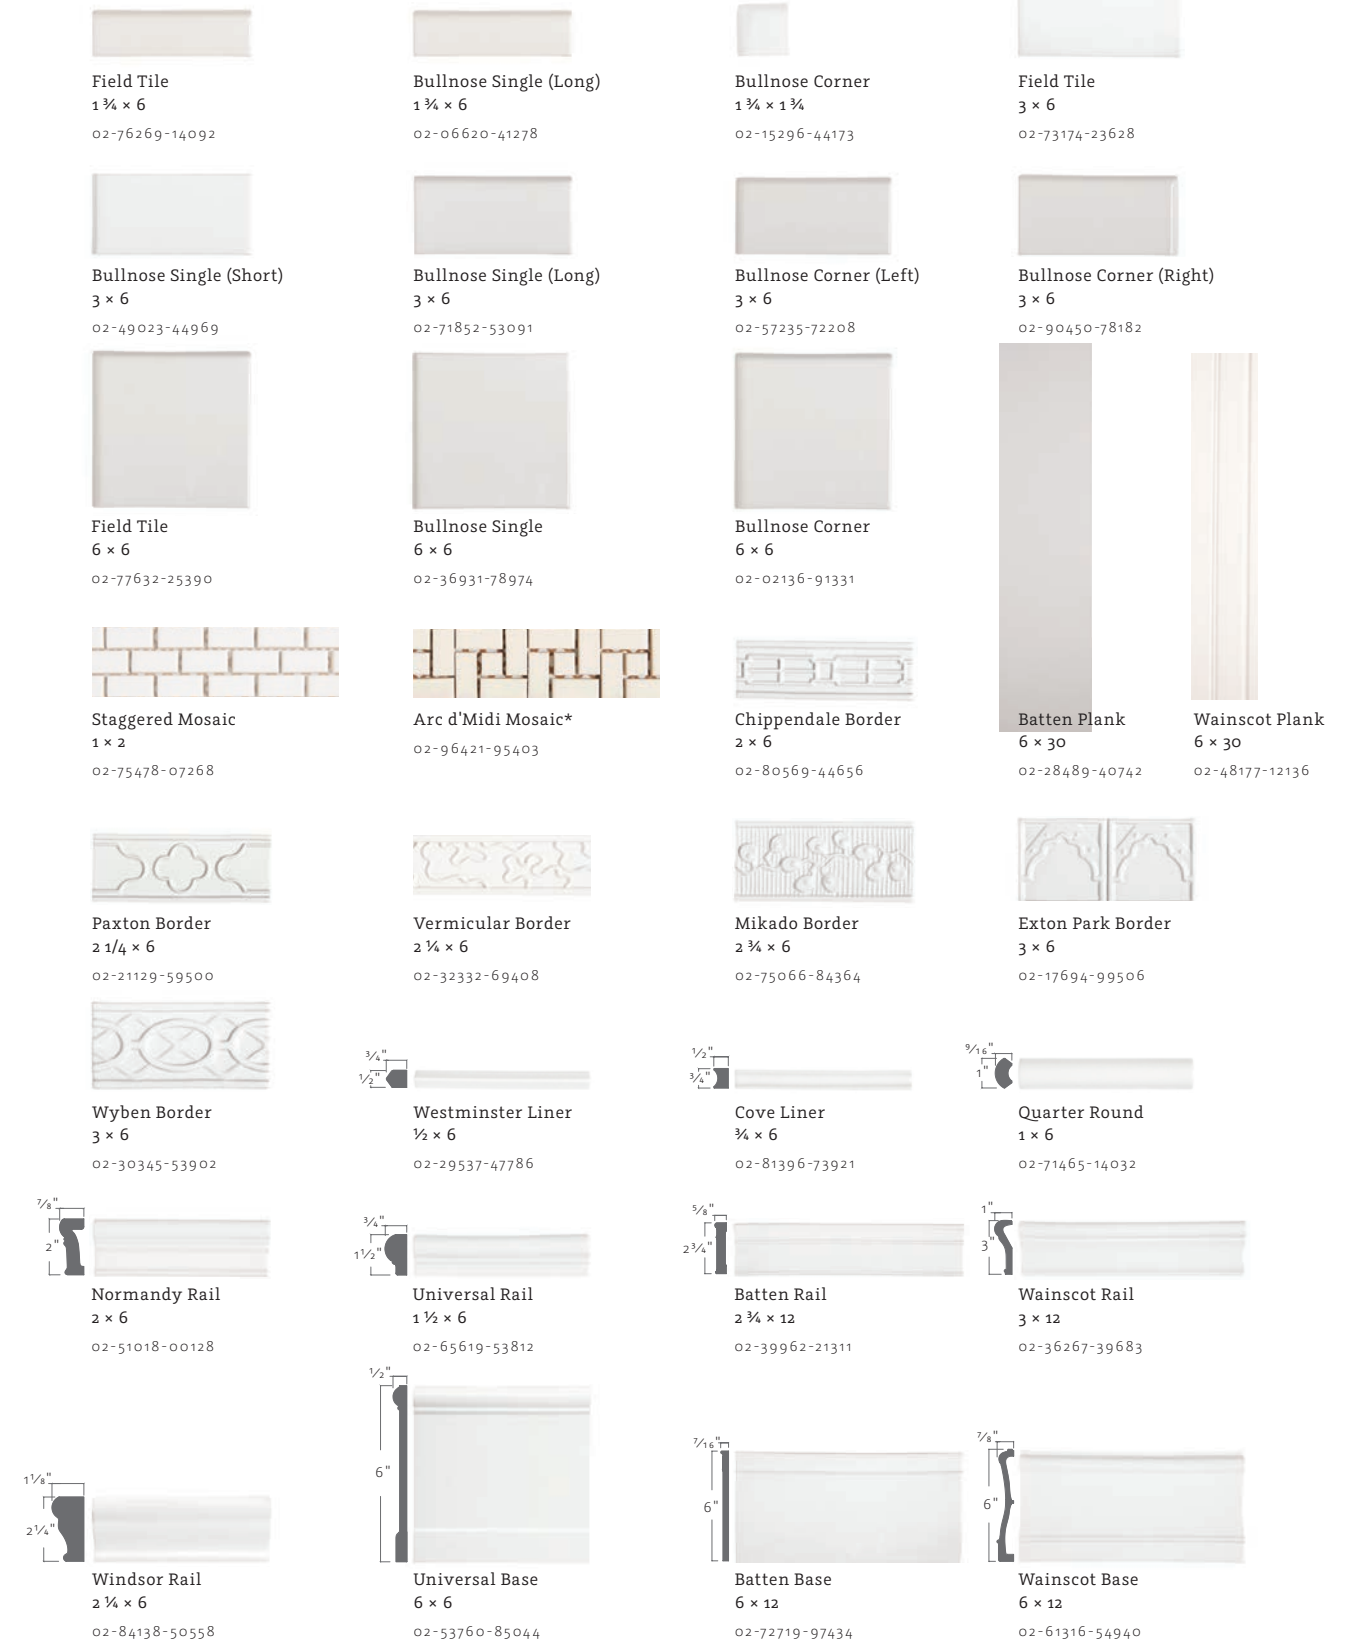

COTTAGE

COTTAGE COLOR PALETTE

COTTAGE OFFERINGS

COTTAGE TILES SHOWN IN DOVER WHITE GLOSSY. *SHOWN IN KIDSKIN MATTE WITH CHALK DOT COTTAGE STYLES AVAILABLE IN SELECT COLORS. SIZES ARE NOMINAL AND MAY VARY.