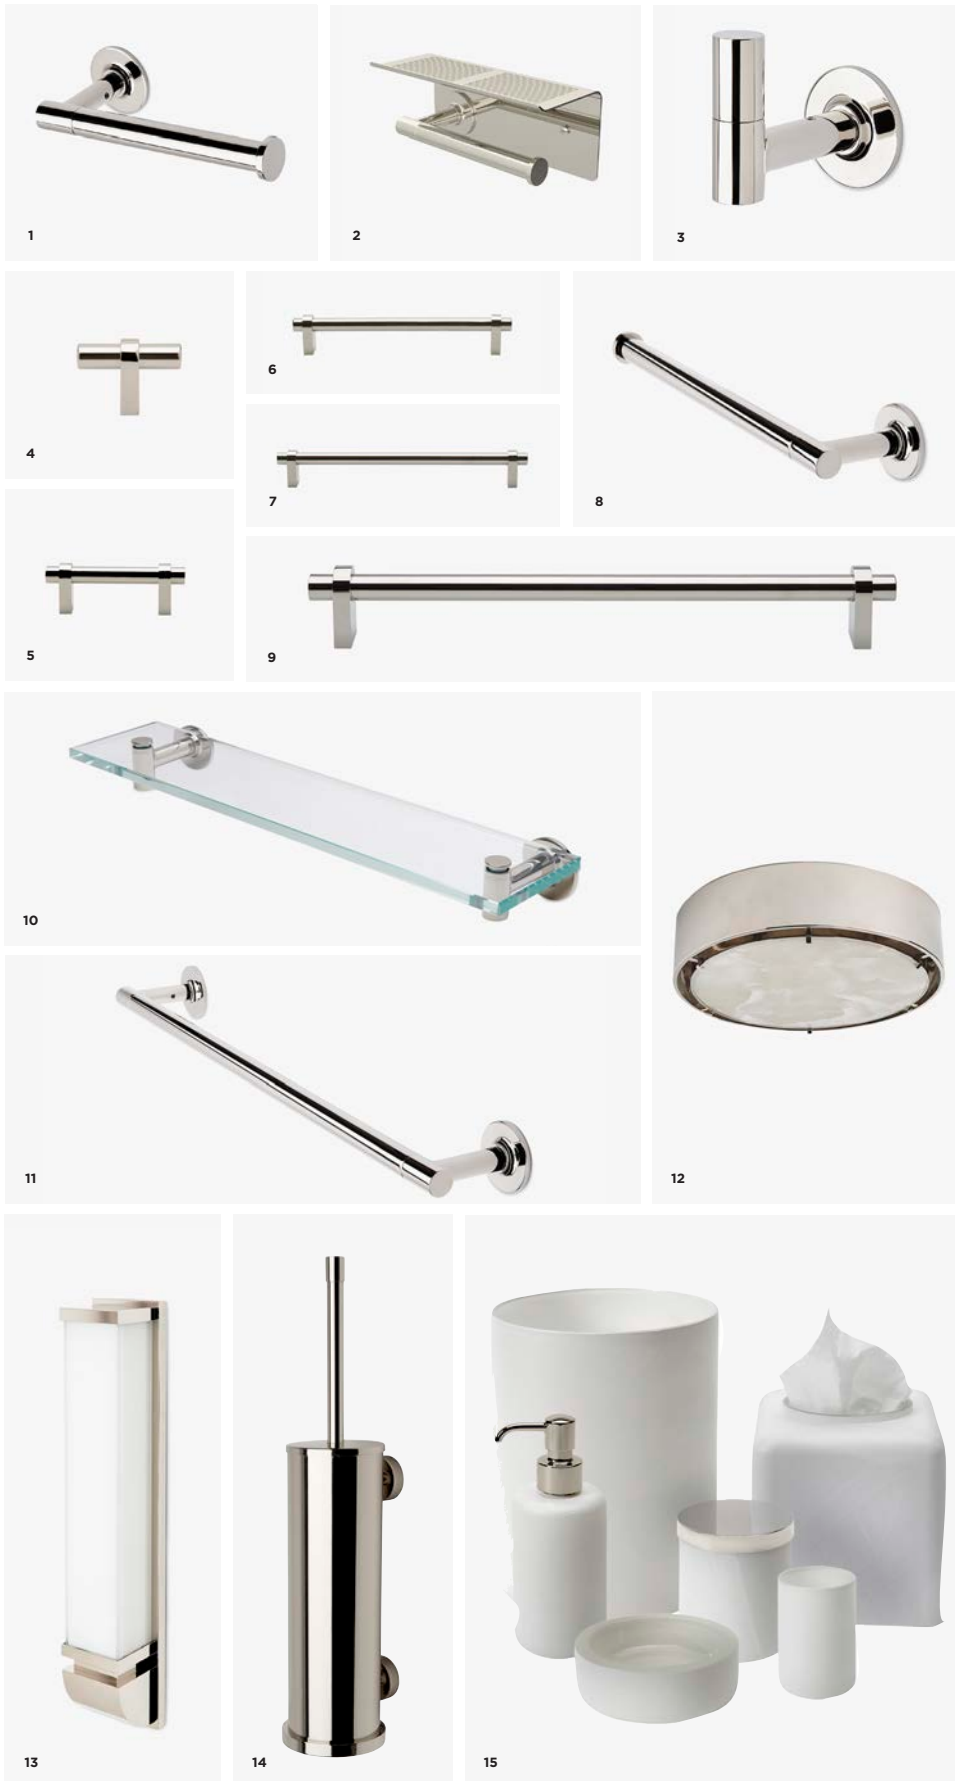

Modern Edit No. 4

BOND IN-STOCK METAL FINISHES

PINNACLE IN-STOCK METAL FINISHES

LIGHTING IN-STOCK METAL FINISHES

ESSENTIALS IN-STOCK METAL FINISHES

TELA

1. Bond One Arm Paper Holder
  BPH001
2. Bond One Arm Paper Holder with Shelf
  BPH006
3. Bond Hook
  BRH001
4. Pinnacle 2" Pull
  PAHW02
5. Pinnacle 4" Pull
  PAHW04
6. Pinnacle 6" Pull
  PAHW06
7. Pinnacle 10" Pull
  PAHW10
8. Bond 10" Guest Towel Bar
  BTB010
9. Pinnacle 17" Appliance Pull
  PAHW17
10. Bond 18" Glass Shelf
  BSF018
11. Bond Towel Bar
  (Available in 18" and 24" lengths)
  BTB018 & BTB024
12. Martine Ceiling Flush Mount with Onyx Diffuser
  MILT02
13. Raleigh Wall Mounted Sconce with Mitred Glass Shade
  RLLT02
14. Essentials Wall Mounted Watercloset Brush with Holder
  EBR002
15. TELA Countertop Accessories

For full product assortments visit a showroom or waterworks.com.