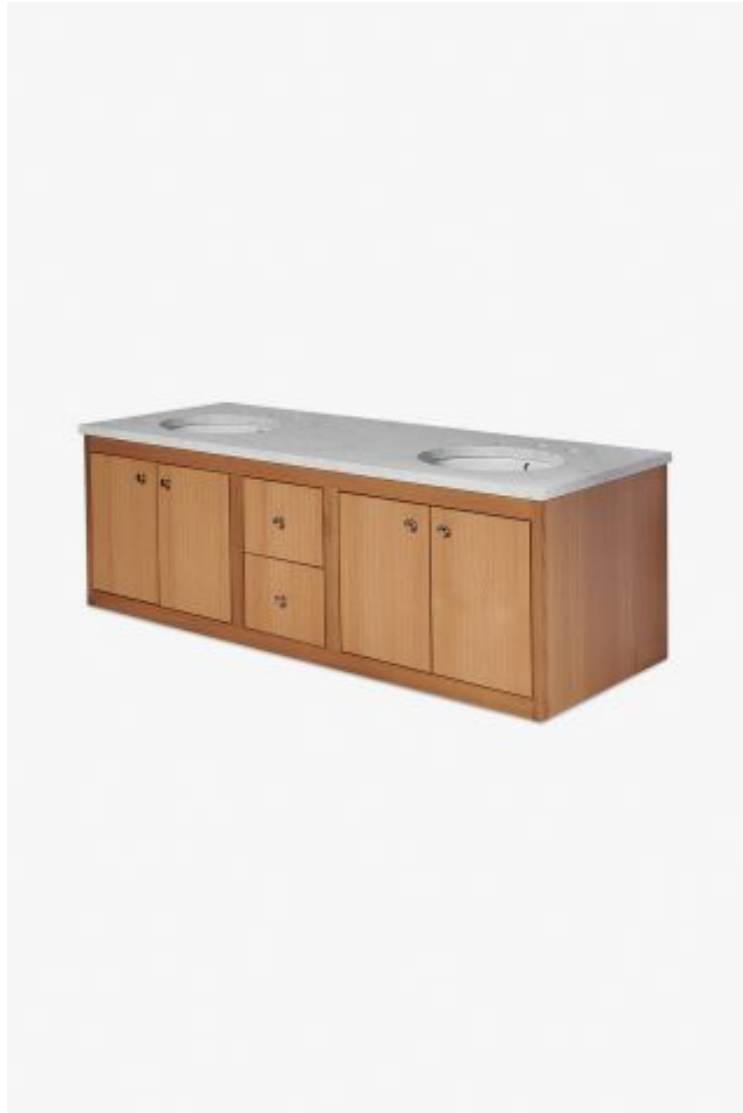

ESTB. 1978

WATERWORKS

Alta

Alta Double Floating Vanity 66" x 24" x 21" - BASE ONLY

Style #: 999496

Available in Clear Oak

ESTB. 1978

WATERWORKS

THE COLLECTION: Alta

Modern & minimalist. Alta incorporates mid-century elements with notable architectural & industrial influences.

FEATURES

- Floating Vanity with two drawers
 - Stocked in Clear Oak Finish
 - Hardware Sold Separately
 - Top and Sinks Sold Separately
-