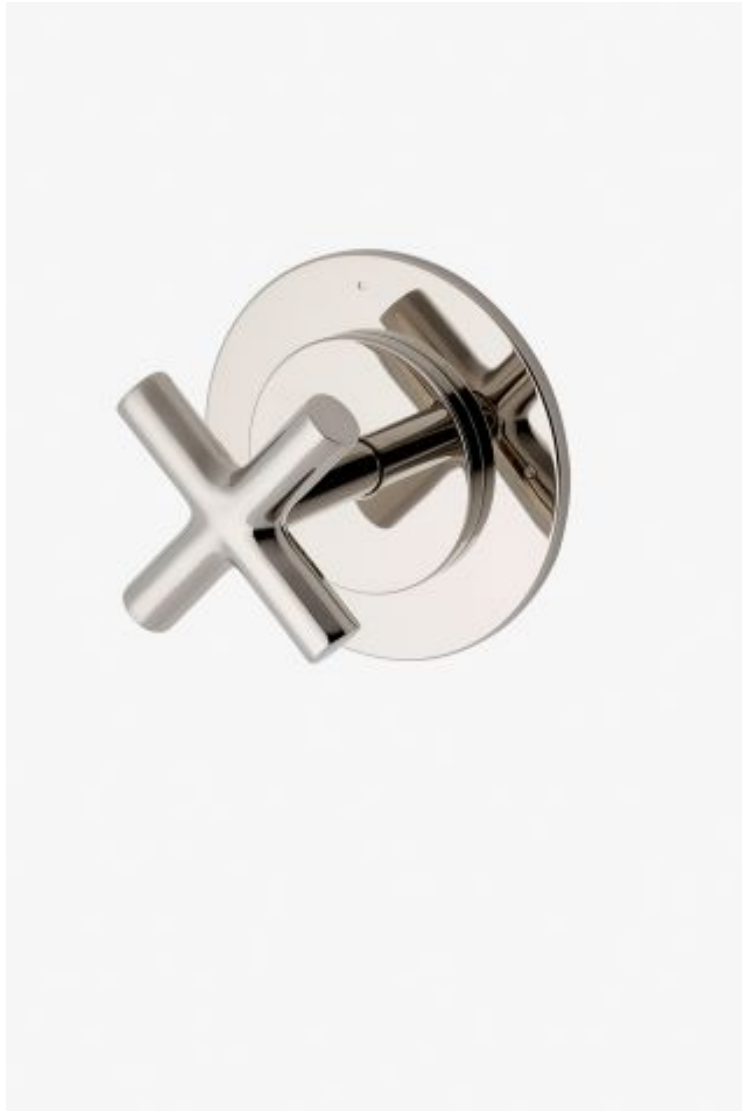

ESTB. 1978

WATERWORKS

Flyte

Flyte Two Way Diverter Valve Trim for Pressure Balance with Modern Dots and Cross Handle

Style #: FL2P01

Available in Nickel, Matte Nickel, Vintage Brass, Chrome, Dark Brass, Matte Black, Copper, Matte Gold, Burnished Brass, Gold, Brass, Burnished Nickel and Dark Nickel

ESTB. 1978

WATERWORKS

THE COLLECTION: Flyte

Pure Modernism. Like minimalist works of art, the elegant proportions of these light, fluid elements bring sculptural reference to a room.

FEATURES

- Cross Handle
 - For Use With a Pressure Balance Shower System and Two Waterway Outlets
 - Features Modern Dots Representing Outlet Position
 - Stocked in Chrome, Nickel, Brass and Matte Black
 - Requires valve rough sold separately
-

AVAILABLE OPTIONS

Metal Finish	Item Number	Price
Matte Nickel	05-21385-94789	£670
Burnished Nickel	05-67311-61270	£670
Burnished Brass	05-53610-67022	£670
Copper	05-19696-03795	£824
Dark Brass	05-07821-36295	£824
Vintage Brass	05-01240-28058	£824
Dark Nickel	05-83622-29158	£824
Gold	05-88632-13954	£1,288
Matte Gold	05-95540-33329	£1,288
Matte Black	05-56135-96922	£670
Chrome	05-52375-33549	£515
Nickel	05-24485-54293	£515
Brass	05-94928-35731	£515