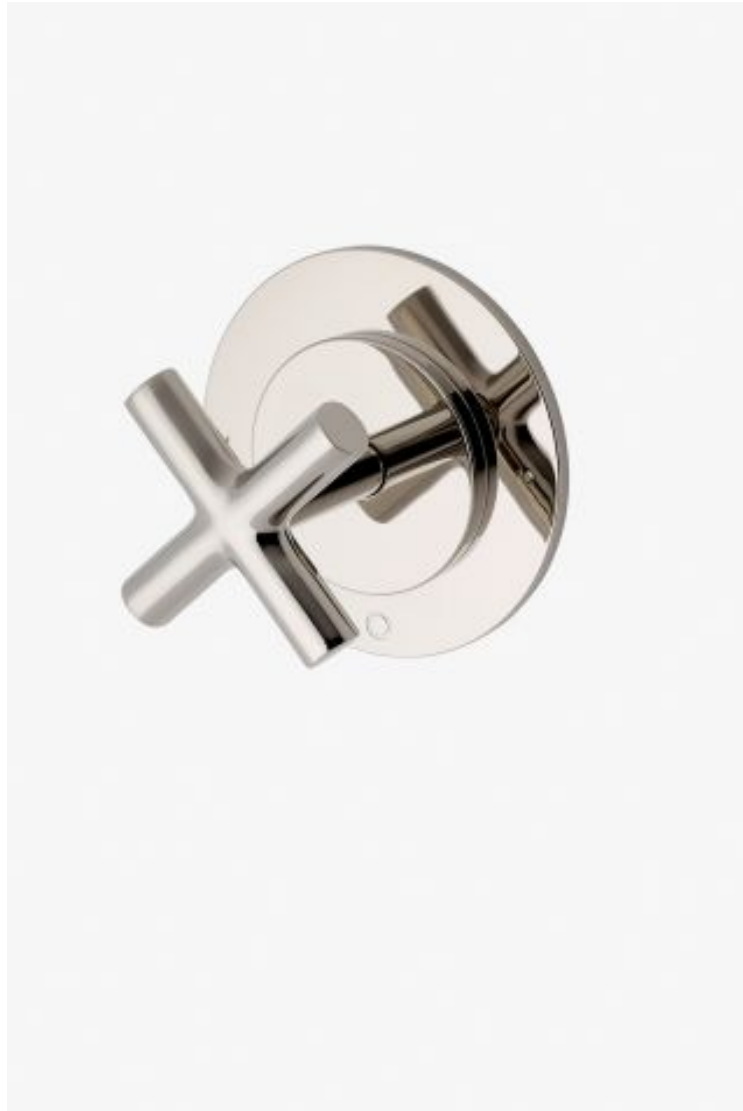

## Flyte Two Way Diverter Valve Trim for Thermostatic with Modern Dots and Cross Handle

*Style #: FL2T01*

Available in Nickel, Dark Brass, Chrome, Copper, Matte Gold, Burnished Brass, Gold, Matte Black, Burnished Nickel, Dark Nickel, Brass, Matte Nickel and Vintage Brass

### FEATURES

- Cross Handle
  - For Use With a Thermostatic Shower System and Two Waterway Outlets
  - Features Modern Dots Representing Outlet Position
  - Stocked in Chrome, Nickel, Brass and Matte Black
  - Requires valve rough sold separately
- 