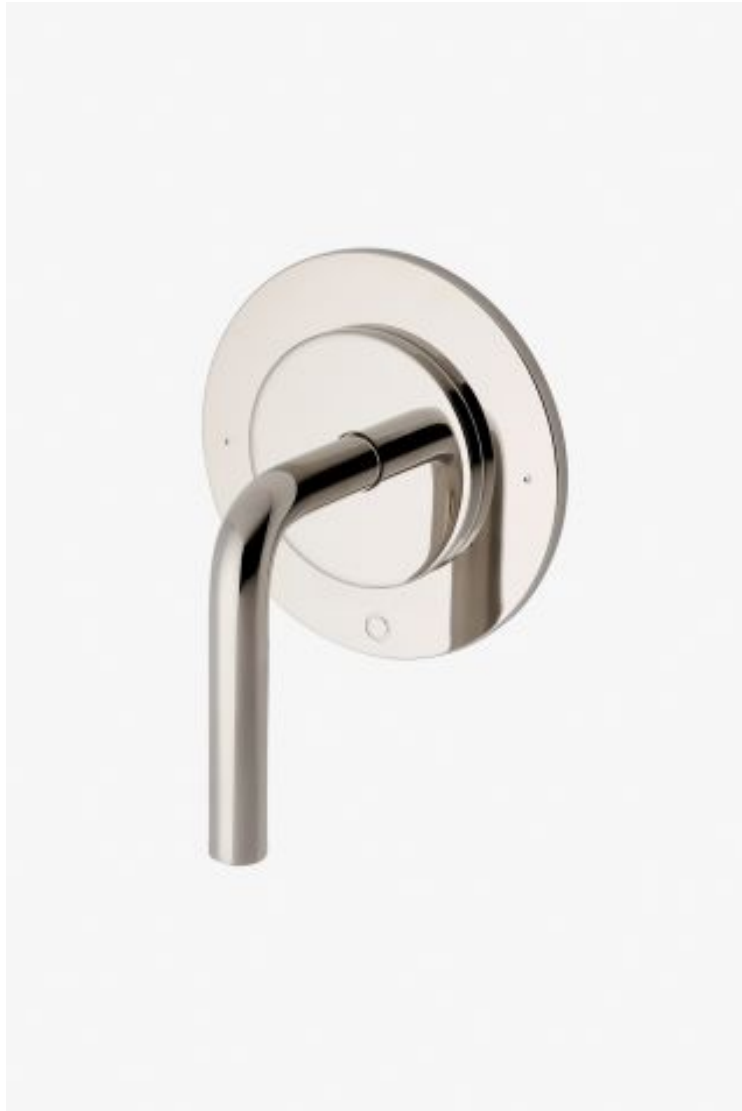

## Flyte Two Way Diverter Valve Trim for Thermostatic with Modern Dots and Lever Handle

*Style #: FL2T10*

Available in Dark Brass, Chrome, Copper, Matte Gold, Burnished Brass, Gold, Matte Black, Burnished Nickel, Dark Nickel, Brass, Matte Nickel, Vintage Brass and Nickel

## THE COLLECTION: Flyte

Pure Modernism. Like minimalist works of art, the elegant proportions of these light, fluid elements bring sculptural reference to a room.

---

### FEATURES

- Lever Handle
- For Use With a Thermostatic Shower System and Two Waterway Outlets
- Features Modern Dots Representing Outlet Position
- Stocked in Chrome, Nickel, Brass and Matte Black
- Requires valve rough sold separately