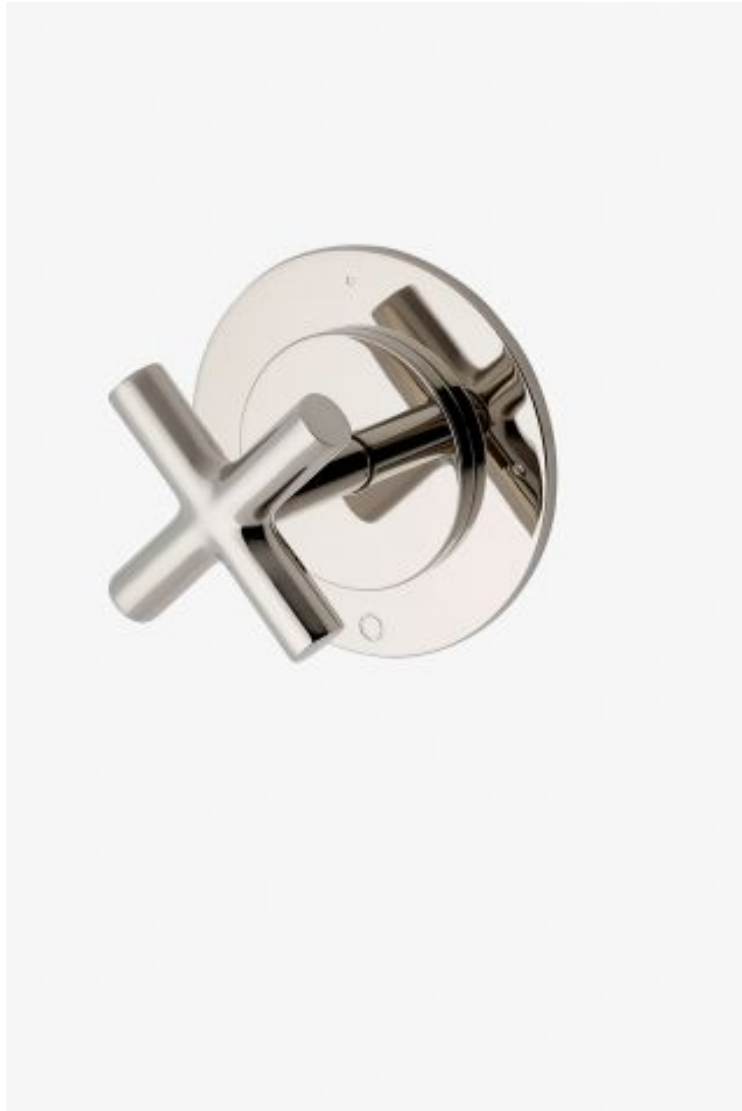

ESTB. 1978

WATERWORKS

Flyte

Flyte Three Way Diverter Valve Trim for Thermostatic with Modern Dots and Cross Handle

Style #: FL3T01

Available in Copper, Matte Gold, Burnished Brass, Gold, Brass, Burnished Nickel, Dark Nickel, Nickel, Matte Nickel, Vintage Brass, Chrome, Dark Brass and Matte Black

ESTB. 1978

WATERWORKS

THE COLLECTION: Flyte

Pure Modernism. Like minimalist works of art, the elegant proportions of these light, fluid elements bring sculptural reference to a room.

FEATURES

- Cross Handle
 - For Use With a Thermostatic Shower System and Three Waterway Outlets
 - Features Modern Dots Representing Outlet Position
 - Stocked in Chrome, Nickel, Brass and Matte Black
 - Requires valve rough sold separately
-

AVAILABLE OPTIONS

Metal Finish	Item Number	Price
Matte Nickel	05-49491-36916	£670
Burnished Nickel	05-15933-56665	£670
Burnished Brass	05-23991-90725	£670
Copper	05-36078-15138	£824
Dark Brass	05-54223-67523	£824
Vintage Brass	05-01862-23912	£824
Dark Nickel	05-01259-66395	£824
Gold	05-33275-74011	£1,288
Matte Gold	05-85149-52523	£1,288
Matte Black	05-34718-23724	£670
Chrome	05-39479-96566	£515
Nickel	05-93009-40701	£515
Brass	05-85439-36166	£515