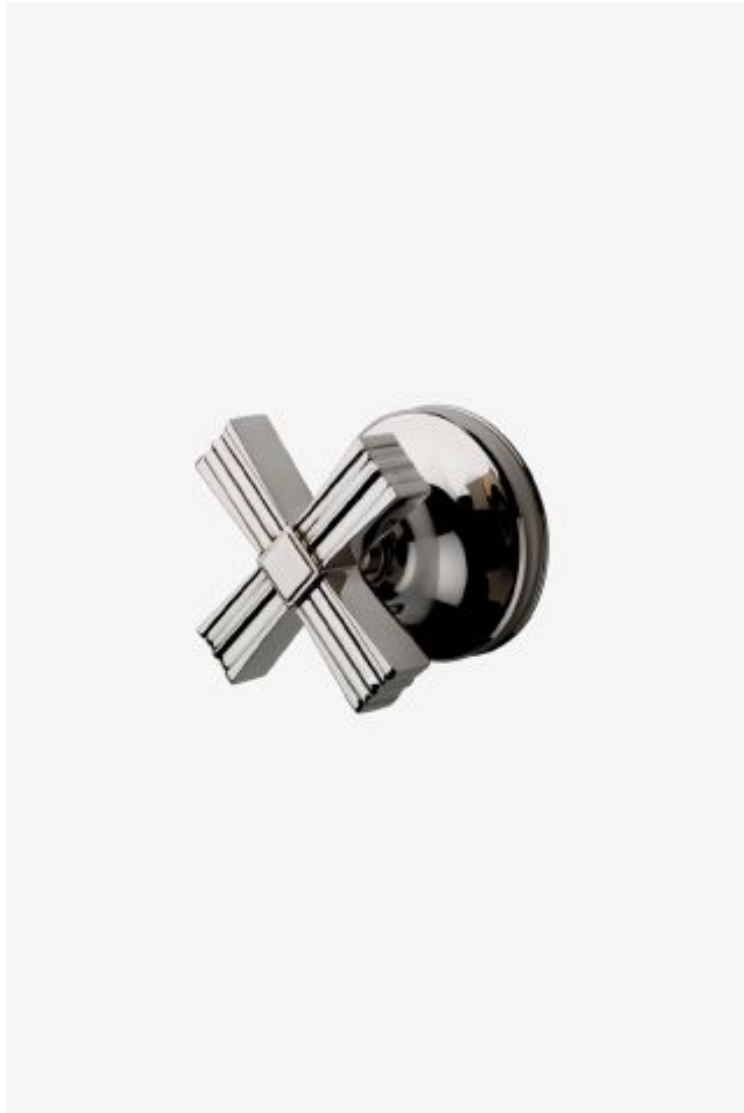

ESTB. 1978

WATERWORKS

Boulevard

Boulevard Volume Control Valve Trim with Metal Cross Handle

Style #: BDVC47

Available in Burnished Nickel, Matte Nickel, Dark Nickel, Dark Brass, Brass, Matte Gold, Chrome, Burnished Brass, Gold, Nickel, Vintage Brass and Copper

ESTB. 1978

WATERWORKS

THE COLLECTION: Boulevard

Inspiration from 1930s objects evokes extravagance: a strong silhouette, lavish scale and elegant decoration. Machine and artisan hands yield crisp details and curves.

FEATURES

- Metal cross handle
- Used to control water flow to a single waterway outlet such as a shower head, handshower, or tub spout
- Solidly sized and generous in scale, decorative elements convey a sense of substance
- Stocked in Nickel and Unlacquered Brass
- Requires rough valve, sold separately: GUV16 (US) / GU16VC (UK) or GUV17 (US) / GU17VC (UK)

AVAILABLE OPTIONS

Metal Finish	Item Number	Price
Dark Brass	05-05876-72672	£1,144
Burnished Nickel	05-18637-41373	£930
Vintage Brass	05-20914-73198	£1,144
Gold	05-32815-13041	£1,788
Chrome	05-52291-65246	£715
Brass	05-58516-45130	£715
Matte Nickel	05-69857-56434	£930
Copper	05-70321-92578	£1,144
Nickel	05-76265-50524	£715
Burnished Brass	05-77904-11945	£930
Matte Gold	05-93638-26196	£1,788
Dark Nickel	05-72697-36798	£1,144