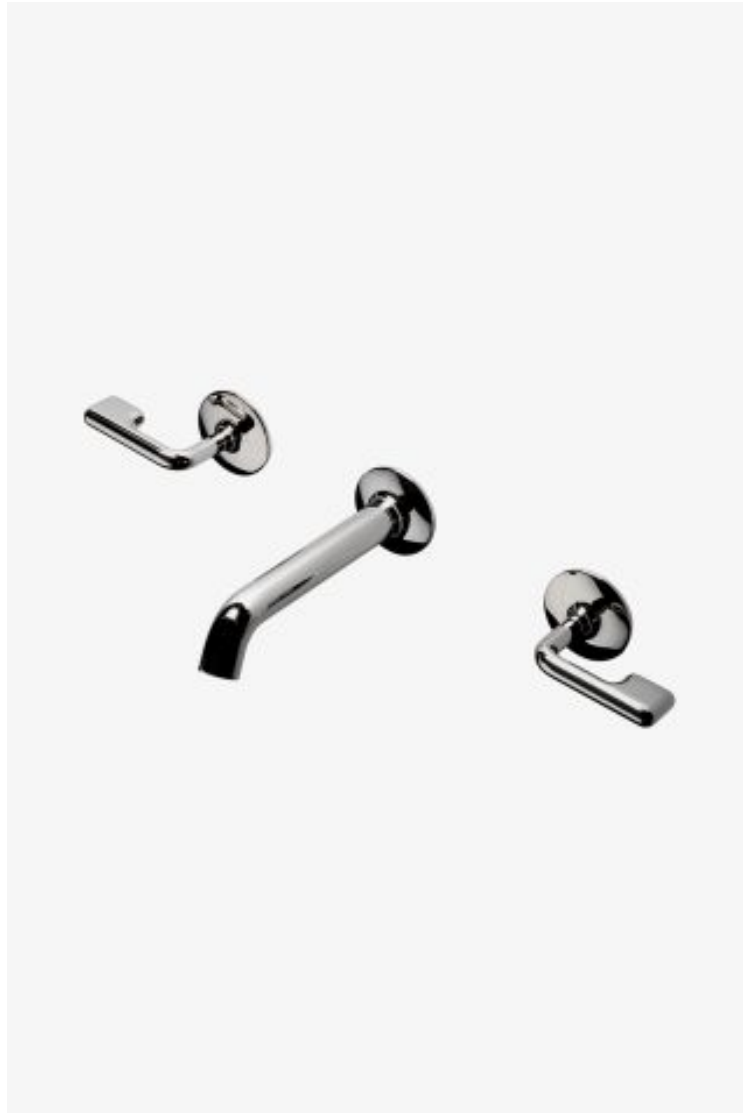

ESTB. 1978

WATERWORKS

.25

.25 Low Profile Three Hole Wall Mounted Lavatory Faucet with Metal Lever Handles

Style #: PT06LS

Available in Dark Nickel, Brass, Nickel and Chrome

ESTB. 1978

WATERWORKS

THE COLLECTION: .25

.25 is the ultimate in utilitarian elegance: A simple and understated design that is equally functional and beautiful.

FEATURES

- Uses a simple pop-up drain that is closed and opened by pushing down on the stopper. Does not use a lift rod to operate the drain stopper.
 - Generous length of the lever handle completes itself with an eased, pillowed square form.
 - Standard flow rate is 2.2gpm (8.3 L/min) and State of California requires 1.2gpm(4.5 L/min). Also available in other flow options. Contact a sales associate for details.
-

AVAILABLE OPTIONS

Metal Finish	Item Number	Price
Chrome	07-62797-24887	£1,126
Nickel	07-19513-96658	£1,251
Brass	07-40015-15192	£1,126
Dark Nickel	07-38129-71538	£1,983