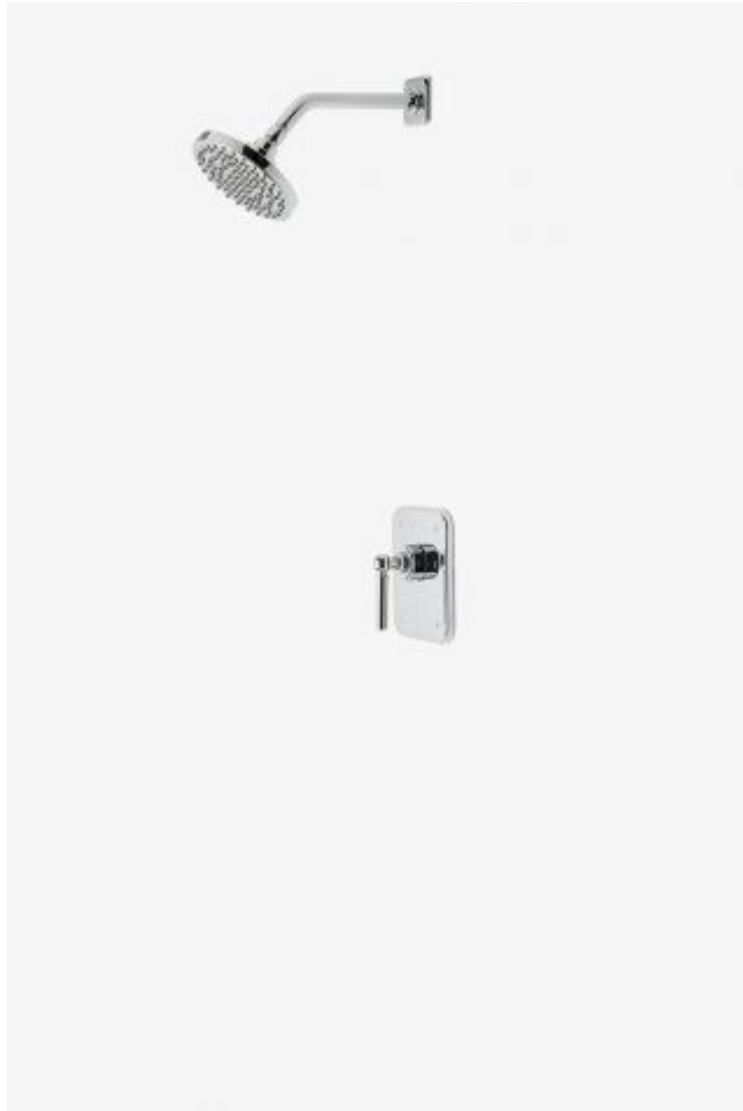

ESTB. 1978

WATERWORKS

Ludlow

Ludlow Pressure Balance Shower Package with 6" Rain Shower Head

Style #: LDSP03

Available in Nickel, Chrome and Brass

ESTB. 1978

WATERWORKS

THE COLLECTION: Ludlow

A touch of classic Americana. Our fresh take on iconic industrial design has clean lines and dimensional details.

FEATURES

- This shower package is composed of the following product styles: LDSH01, UNSH29, LDPB10, GUPB81
-