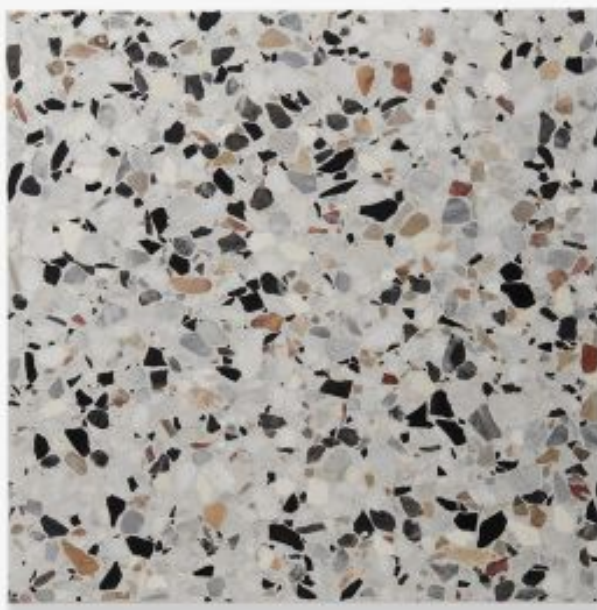

ESTB. 1978

WATERWORKS

Portlandia

Portlandia Terrazzo Mezzo Field Tile 24 x 24 x 3/4

Style #: POF24M

ESTB. 1978

WATERWORKS

THE COLLECTION: Portlandia

A harmonious blend of terrazzo and solid cement tiles. Handcrafted by Italian artisans, they give walls and floors a cool urbane look.

FEATURES

- Mezzo represents the mid-size terrazzo assortment in Portlandia.
 - Larger terrazzo pieces compared to our Piccolo assortment are used to create this interesting color palette of neutral backgrounds with colorful terrazzo accents.
 - Available in 16x16 and 24x24
 - Available in 5 colors
 - Available in antiqued, honed or polished
-