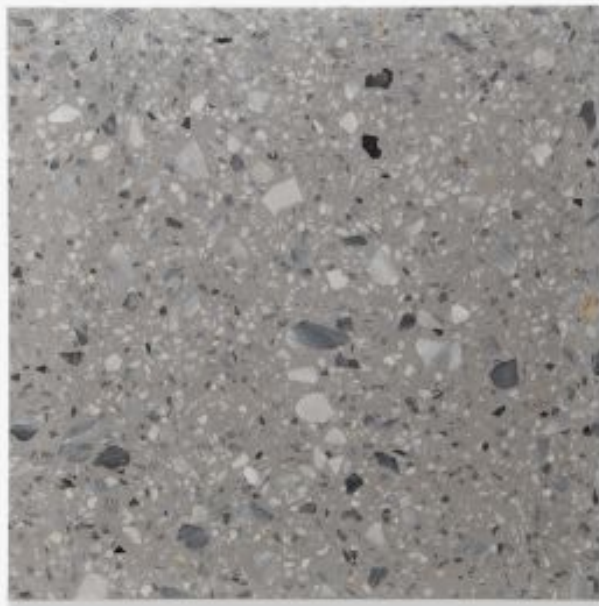

# Portlandia

Portlandia Terrazzo Armonia Field Tile 24 x 24 x 3/4

*Style #: POF24A*

ESTB. 1978

W A T E R W O R K S

#### FEATURES

- The terrazzo used in Armonia create a beautiful blend of different sizes of marble and stone chips and the varying sizes of terrazzo takes inspiration from floors made using brook stones laid in cement and lime in Greece.
  - The palette is more tonal between the cement and terrazzo.
  - Available in 16x16 and 24x24
  - Available in 4 colors
  - Available in antiqued, honed or polished
-