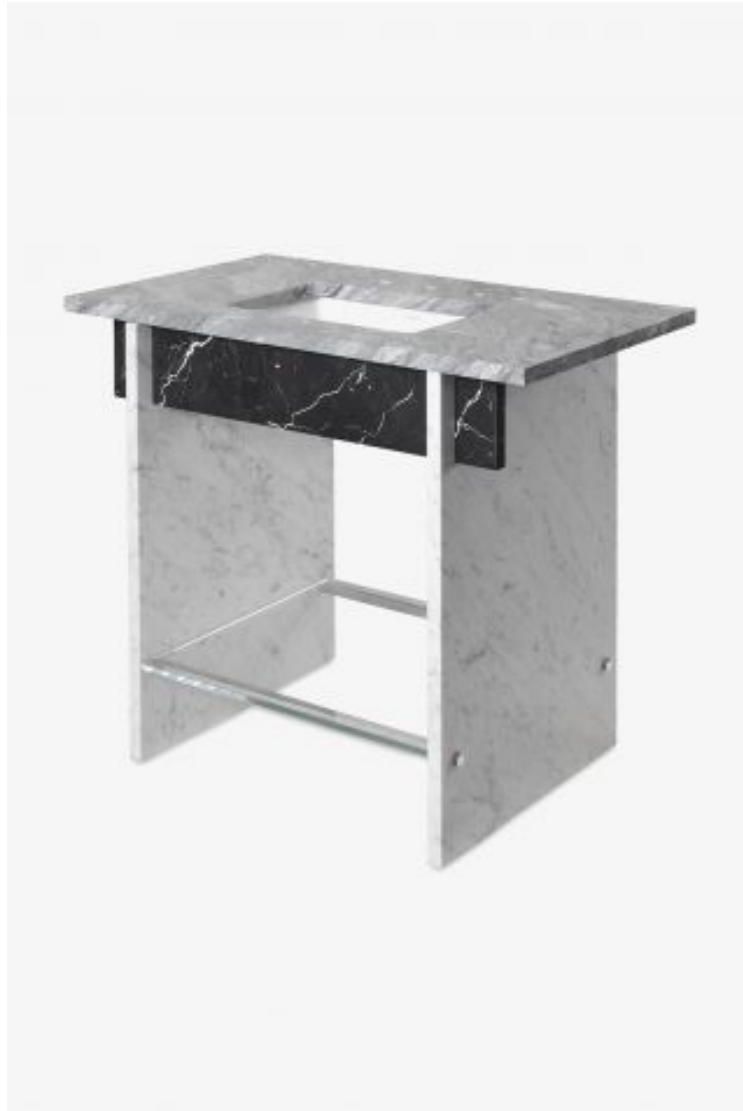

# Rhea

Rhea Marble Two Leg Single Washstand with Top and Sink 42" x 24" x 35"

*Style #: RHWS01*

Available in Multi Color, Carrara, Arabescato, Nickel and Brass

ESTB. 1978

WATERWORKS

## THE COLLECTION: Rhea

A substantial and sculptural modern washstand inspired by Japanese architecture. A mix of stones, glass and solid brass accents adds unique dimension.

---