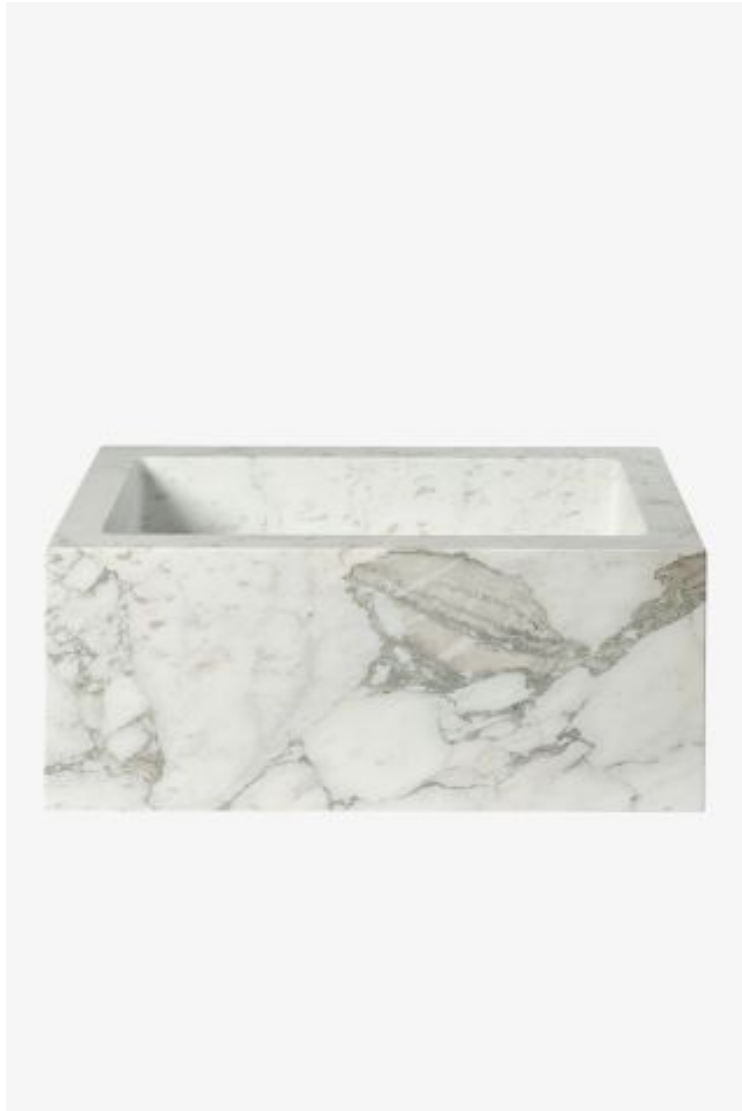

ESTB. 1978

WATERWORKS

Tellaro

Tellaro Rectangular Wall Mounted Marble Lavatory Sink 28" x 17" x 11"

Style #: TELV28

Available in Arabescato, Carrara, Bardiglio, Statuary, Arabescato Textured, Nero Marquina, Calacatta, Brass and Nickel

ESTB. 1978

WATERWORKS

THE COLLECTION: Tellaro

Tellaro sinks emerge from a single, hand-selected piece of solid marble. Shown here in Arabescato, a light stone with touches of gray, the bold-scale Tellaro complements Modern and Transitional spaces. Optional 7-inch backsplash for wall-mounted fittings.

FEATURES

- Designed by and exclusive to Waterworks
- Sourced and made in Italy
- Carved from a solid block of stone
- Backsplash designed for wall mounted faucet and handles
- Required Drain: UNLD23

AVAILABLE OPTIONS