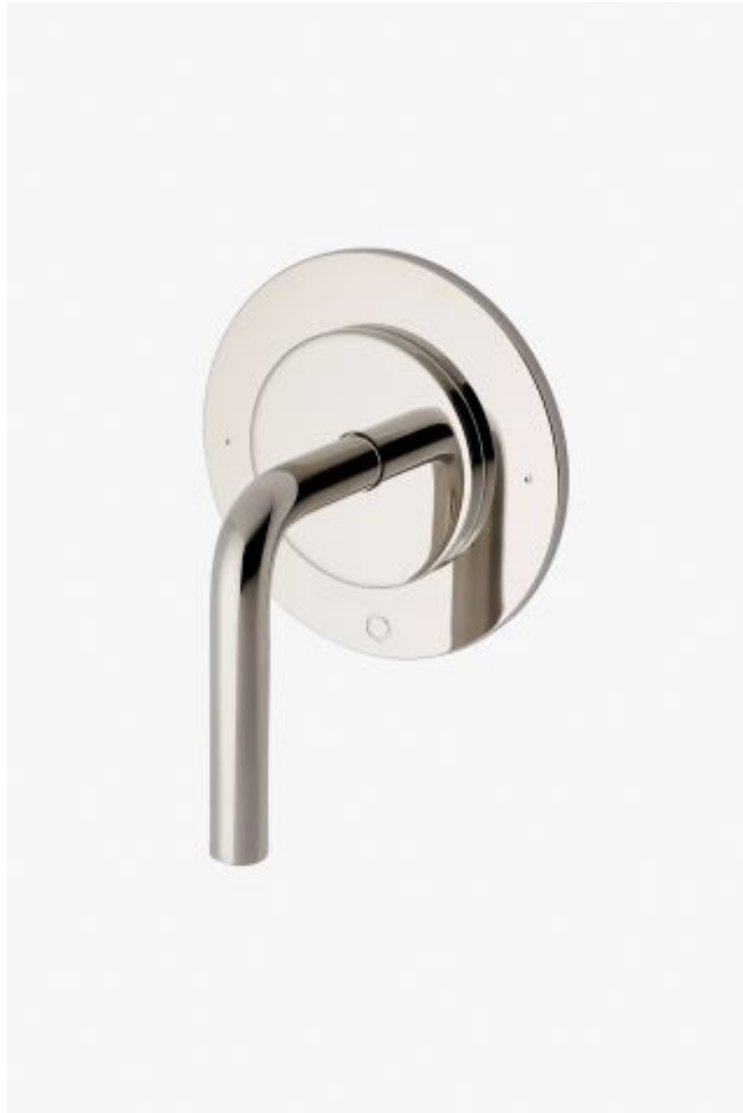

ESTB. 1978

WATERWORKS

Flyte

Flyte Two Way Diverter Valve Trim for Thermostatic with Modern Dots and Lever Handle

Style #: FL2T10

Available in Chrome, Matte Black, Brass and Nickel

ESTB. 1978

WATERWORKS

THE COLLECTION: Flyte

Pure Modernism. Like minimalist works of art, the elegant proportions of these light, fluid elements bring sculptural reference to a room.

FEATURES

- Lever Handle
 - For Use With a Thermostatic Shower System and Two Waterway Outlets
 - Features Modern Dots Representing Outlet Position
 - Stocked in Chrome, Nickel, Brass and Matte Black
 - Requires valve rough sold separately
-

AVAILABLE OPTIONS

Metal Finish	Item Number	Price
Chrome	05-27567-75401	\$625
Nickel	05-20329-37067	\$625
Brass	05-93818-26240	\$625
Matte Black	05-69718-91655	\$813