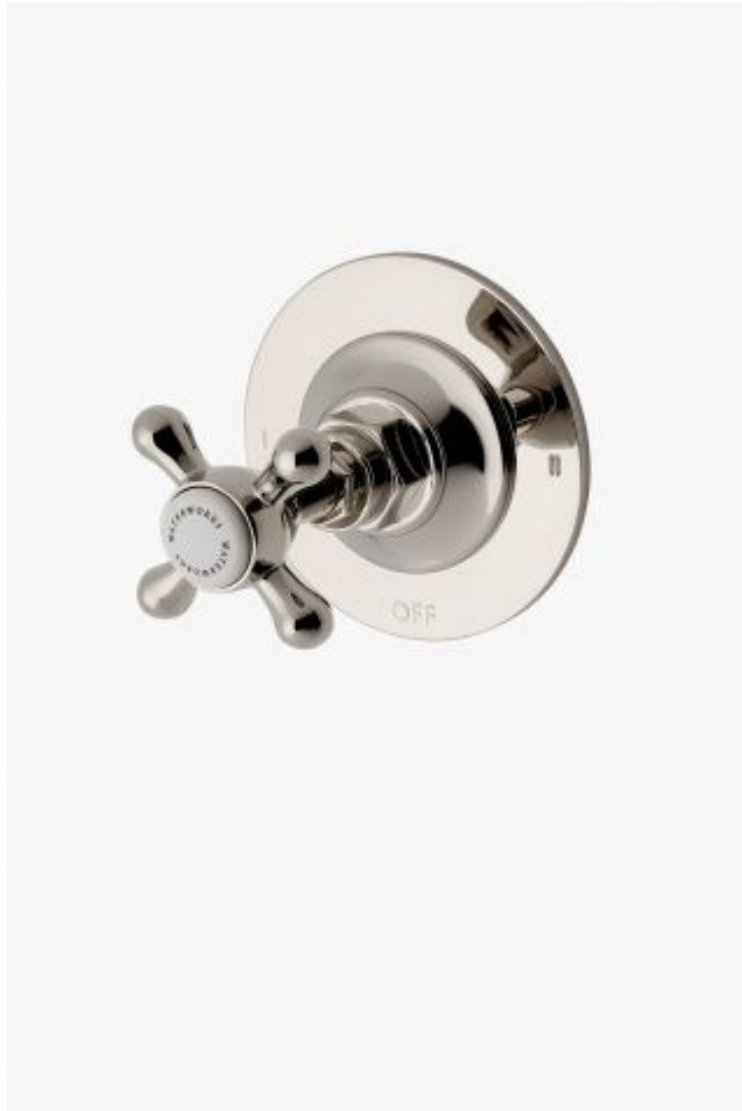

ESTB. 1978

WATERWORKS

Highgate

Highgate Two Way Diverter Valve Trim for Thermostatic with Roman Numerals and Cross Handle

Style #: HG2T01

Available in Copper, Matte Gold, Burnished Brass, Gold, Burnished Nickel, Dark Nickel, Brass, Matte Nickel, Vintage Brass, Nickel, Dark Brass and Chrome

ESTB. 1978

WATERWORKS

THE COLLECTION: Highgate

Our take on old English style: simple, functional shapes, detailed with white porcelain indices and hexagonal accents for a timeless feel.

FEATURES

- Cross Handle
 - For Use With a Thermostatic Shower System and Two Waterway Outlets
 - Features Roman Numerals Representing Outlet Position
 - Stocked in Chrome, Nickel, Brass
 - Requires valve rough sold separately
-

AVAILABLE OPTIONS

Metal Finish	Item Number	Price
Matte Nickel	05-46681-01035	\$787
Burnished Nickel	05-65217-90959	\$787
Burnished Brass	05-94313-21033	\$787
Copper	05-24283-50049	\$968
Dark Brass	05-25536-89030	\$968
Vintage Brass	05-29029-56117	\$968
Dark Nickel	05-89708-65589	\$968
Gold	05-93687-05395	\$1,513
Matte Gold	05-45387-22144	\$1,513
Chrome	05-26169-20456	\$605
Nickel	05-86464-50923	\$605
Brass	05-46360-66417	\$605