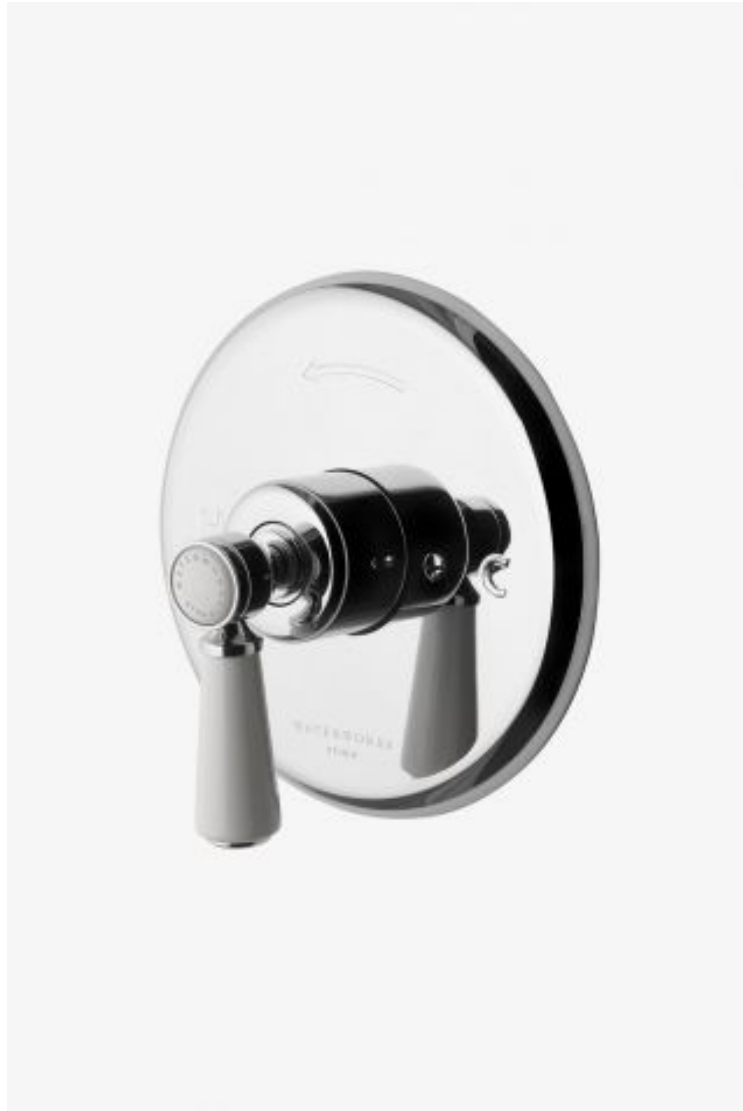

# Highgate

Highgate Pressure Balance Control Valve Trim with White Porcelain Lever Handle

*Style #: HGPB10*

Available in Chrome, Nickel and Brass

ESTB. 1978

WATERWORKS

## THE COLLECTION: Highgate

Our take on old English style: simple, functional shapes, detailed with white porcelain indices and hexagonal accents for a timeless feel.

---

## FEATURES

- White porcelain lever handle with white porcelain index, cast of brass
  - All finishes available for immediate shipment (subject to availability)
  - A solid brass trim plate features engraved arrow marking along with H and C
  - Adjust the single handle control to switch water on and adjust temperature
  - Features anti-scald protection through an integrated high limit safety stop
- 