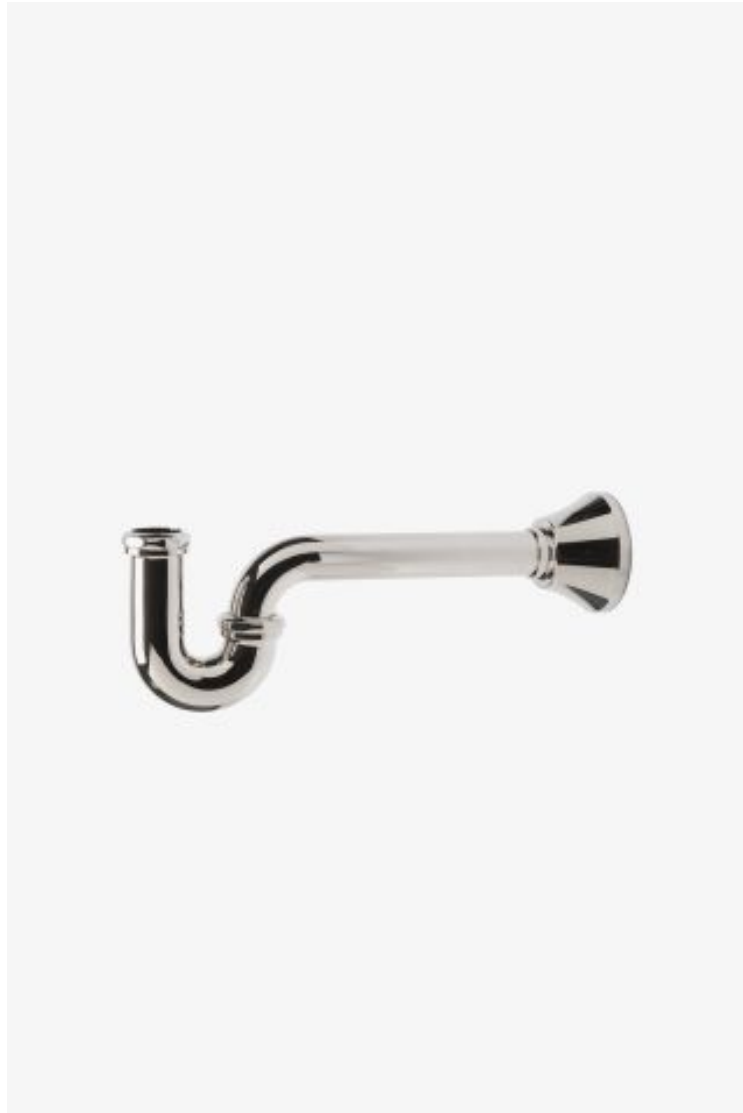

ESTB. 1978

WATERWORKS

Universal

Universal Standard P-Trap 1 1/4" x 1 1/4"

Style #: UNPT44

Available in Nickel, Chrome, Matte Black, Burnished Brass, Burnished Nickel, Dark Brass, Vintage Brass, Brass, Matte Gold, Gold, Matte Nickel and Copper

FEATURES

- Complete the Waterworks aesthetic with a perfectly proportioned and timelessly elegant Universal p-trap
- This item is stocked in Chrome, Nickel or Matte Nickel finishes and additional made-to-order finish options are available in 12 weeks from purchase

AVAILABLE OPTIONS

Metal Finish	Item Number	Price
Burnished Brass	26-01348-40642	\$429
Nickel	26-14570-77597	\$330
Matte Nickel	26-29200-39462	\$429
Matte Gold	26-30050-69521	\$825
Vintage Brass	26-47936-66390	\$528
Burnished Nickel	26-65499-12340	\$429
Chrome	26-67200-94966	\$330
Copper	26-68075-34388	\$528
Gold	26-73596-33825	\$825
Brass	26-86770-51479	\$330
Dark Brass	26-90878-14739	\$528
Matte Black	26-89343-57851	\$429