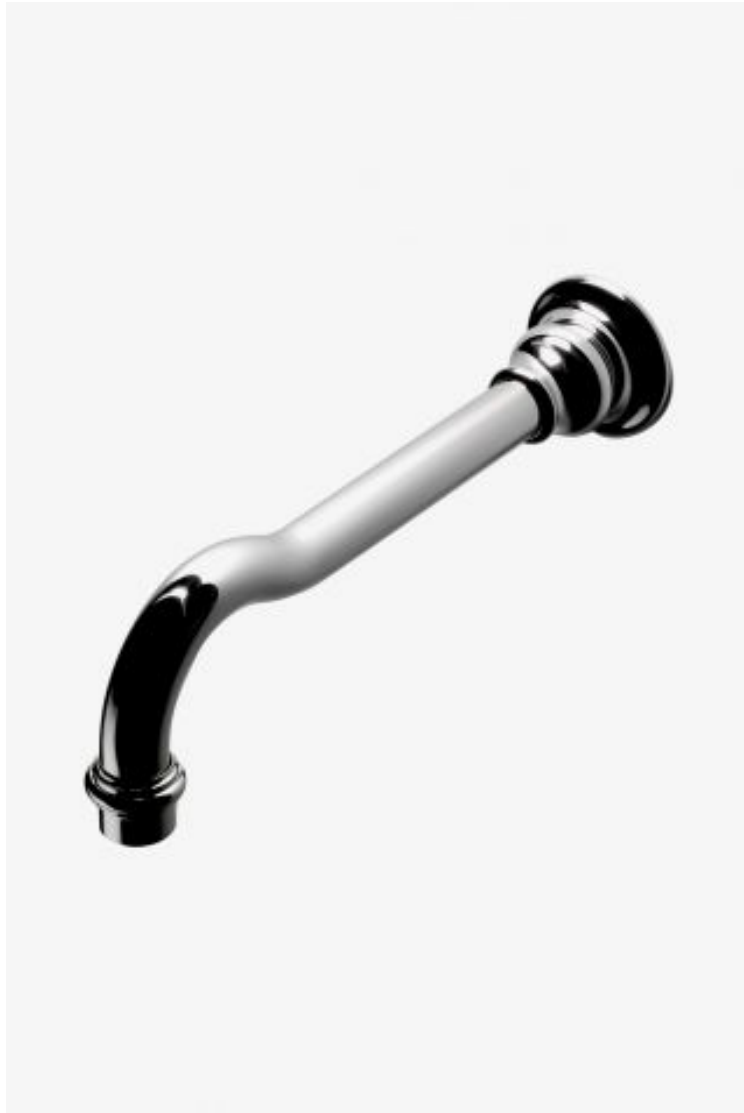

## Julia Wall Mounted Tub Spout

*Style #: JUTS17*

Available in Copper, Vintage Brass, Nickel, Chrome, Gold, Brass, Burnished Brass, Dark Brass, Dark Nickel, Matte Gold, Burnished Nickel and Matte Nickel

#### THE COLLECTION: Julia

An interpretation of 1920s French country, Julia speaks to decoration and intricate design displayed through beautifully composed turnings. These details embody the robust, signature high profile spout enabling Julia to transition fluidly from informal to formal environments.

#### FEATURES

- Solid brass construction
- A clean, universal aesthetic applicable to all bath environments traditional to modern.
- Stocked in Chrome, Nickel, Matte Nickel, and Unlacquered Brass
- Unrestricted flow for quick filling of a bathtub