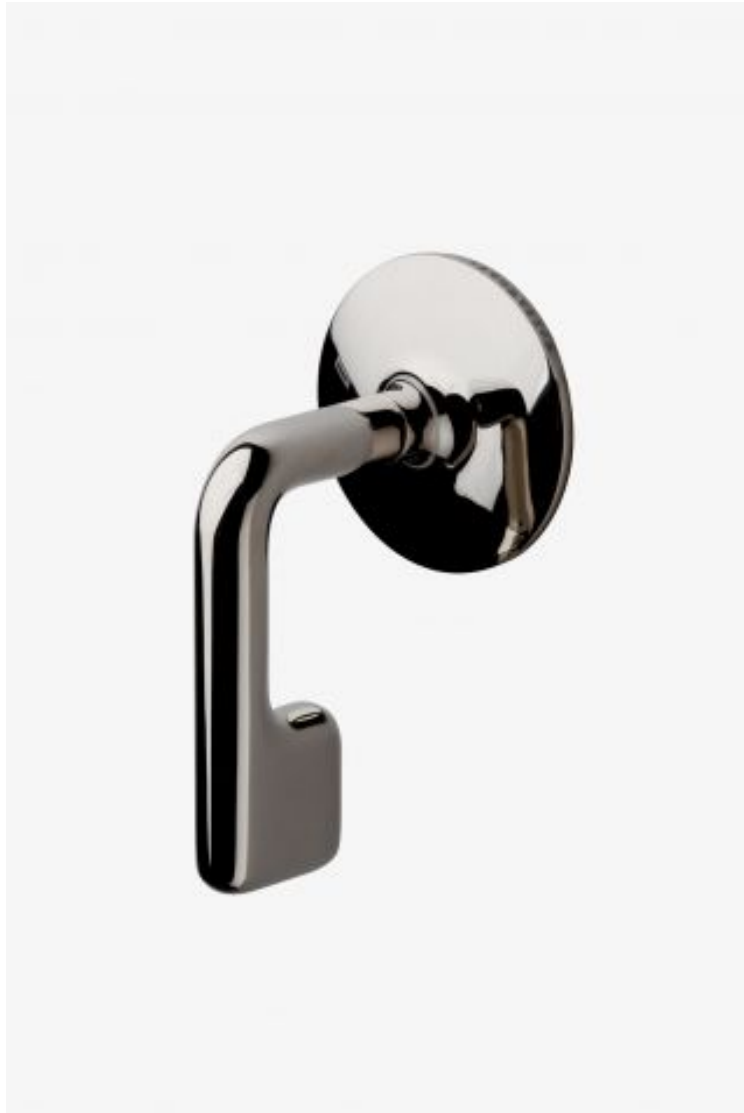

ESTB. 1978

WATERWORKS

.25

.25 Volume Control Valve Trim with Metal Lever Handle

Style #: PTV48

Available in Vintage Brass, Brass, Nickel, Dark Brass, Burnished Nickel, Matte Gold, Matte Nickel, Dark Nickel, Burnished Brass, Chrome, Gold and Copper

ESTB. 1978

WATERWORKS

THE COLLECTION: .25

.25 is the ultimate in utilitarian elegance: A simple and understated design that is equally functional and beautiful.

FEATURES

- Multiple shower devices can be operated simultaneously with the addition of separate wall valves to a thermostatic shower system.
 - Made of brass
 - Metal Lever Handle
-

AVAILABLE OPTIONS

Metal Finish	Item Number	Price
Burnished Brass	05-00627-41068	\$394
Matte Gold	05-01946-70810	\$788
Dark Brass	05-04376-16122	\$473
Brass	05-15541-95620	\$315
Copper	05-31662-00810	\$473
Chrome	05-40783-25345	\$315
Matte Nickel	05-65268-86847	\$394
Burnished Nickel	05-69113-71173	\$394
Nickel	05-69719-25887	\$315
Vintage Brass	05-78633-43386	\$473
Gold	05-99484-41954	\$788
Dark Nickel	05-29630-96658	\$473