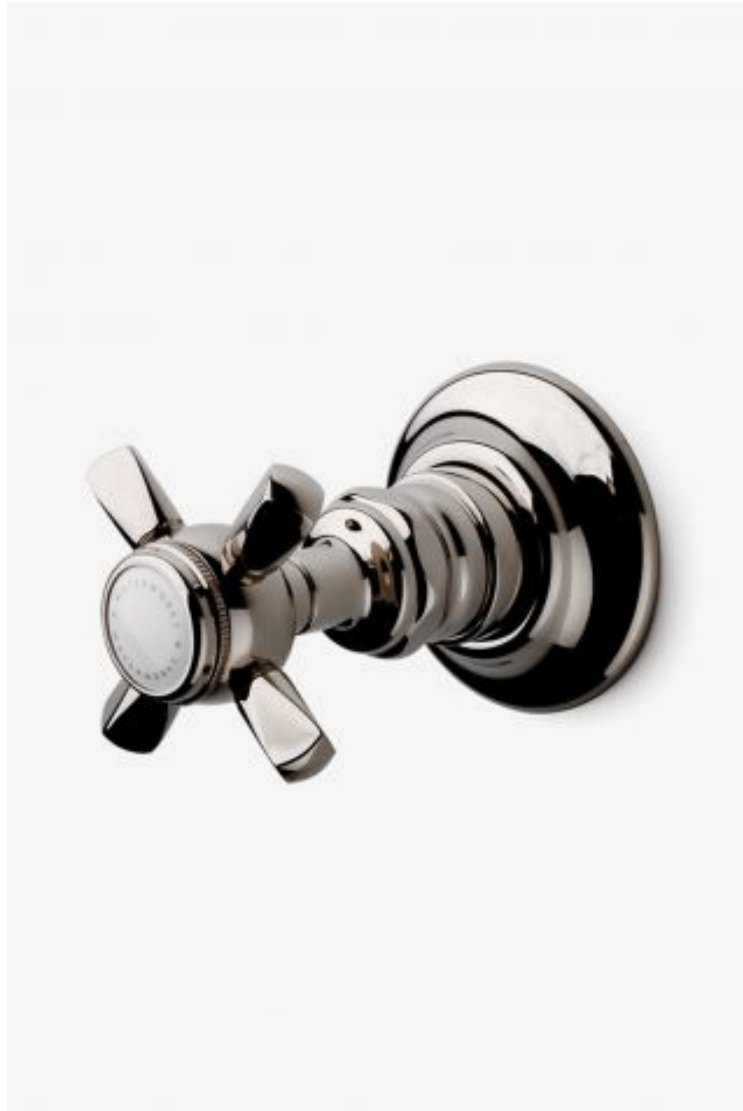

# Astoria

Astoria Volume Control Valve Trim with Metal Hexagonal Cross Handle

*Style #: ATVC44*

Available in Brass, Nickel and Chrome

WATERWORKS

#### FEATURES

- Brass material is used for all trim and valve component parts.
  - The signature hexagonal lever draws inspiration from the linear sophistication of the 1930's.
  - The manufacturing process encompasses casting, turning, hand-fitting and hand polishing.
  - A comprehensive product line of fittings options for the lavatory, shower, and bathtub.
- 