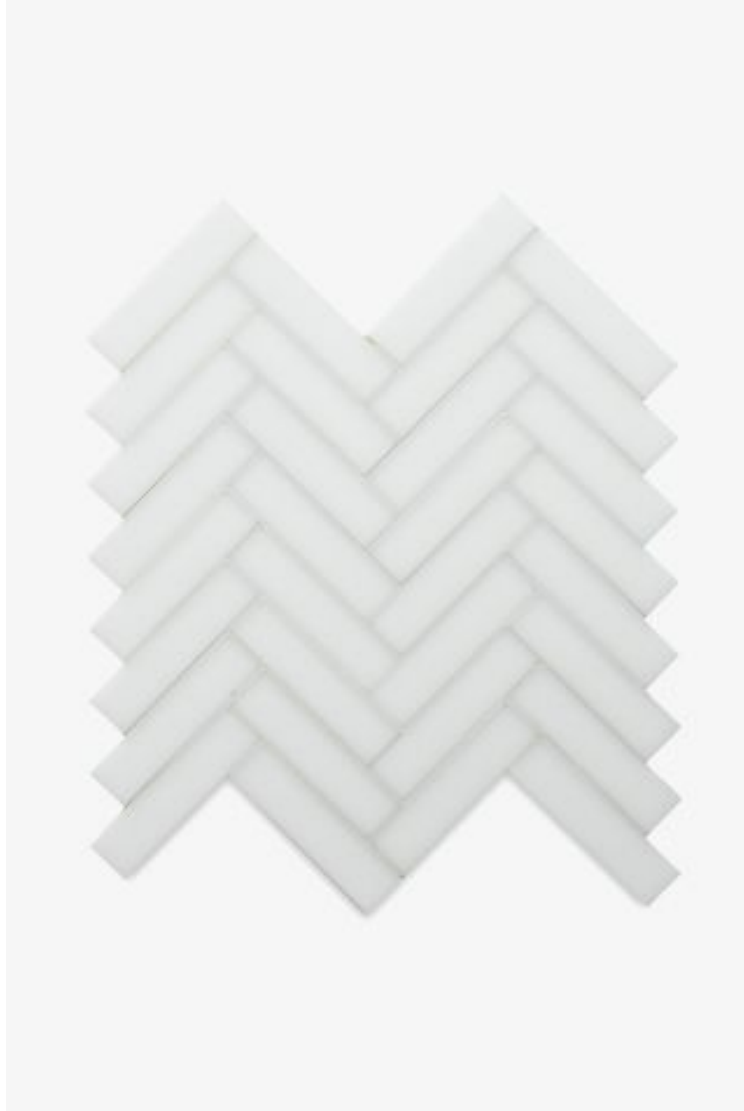

# Repose

Repose 1" x 4" Herringbone Mosaic

*Style #: RPMOH1*

ESTB. 1978

W A T E R W O R K S

#### THE COLLECTION: Repose

Handmade for walls in an exquisite range of swirling shades and patterns, including antique mirror, these art-glass mosaics combine deep tonal movement with a lustrous gleam.

#### FEATURES

- Glossy palette has undulating swirls of lighter and darker shades, providing a sense of delicacy and lightness
  - The small scale but diverse range of designs illustrates stylish treatments for wall surfaces
  - Overall installation creates a unique blend of color and texture
  - Handmade, thin non-tempered glass mosaic exclusive to Waterworks
  - Compliments both the traditional and modern lifestyles
-