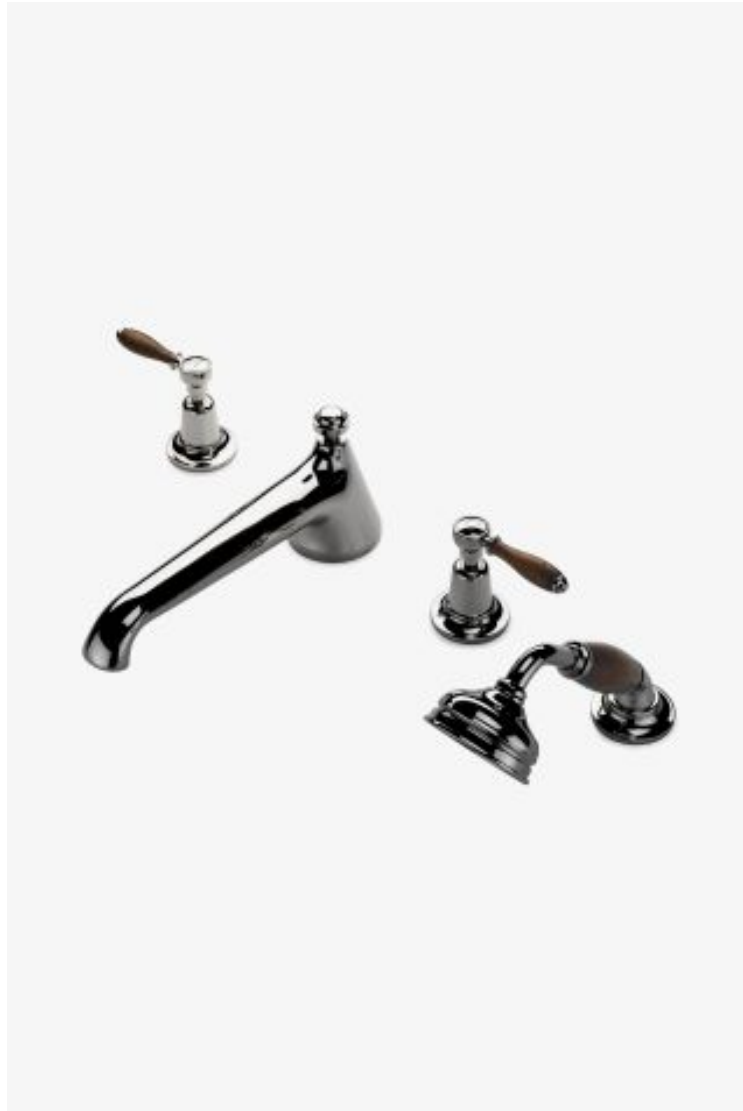

ESTB. 1978

WATERWORKS

Easton

Easton Classic Low Profile Concealed Tub Filler With Handshower and Oak Lever Handles

Style #: *EATF05*

Available in Burnished Nickel, Dark Brass, Chrome, Brass, Nickel, Dark Nickel, Gold, Copper, Matte Gold and Matte Nickel

ESTB. 1978

WATERWORKS

THE COLLECTION: Easton

Drawing on Edwardian style, Easton is the most extensive Waterworks family; a range of moods and a selection of products from fittings to furniture.

FEATURES

- Brass metal is used for all trim and valve components.
 - The manufacturing process encompasses casting, turning, forging, hand-fitting and hand polishing.
 - Easton is our most comprehensive fittings family.
 - Easton has a clean-lined utilitarian profile, with a slightly elongated spout.
 - Standard flow rate is 2.5gpm for handshower only. Also available in high efficient flow options. Contact your sales associate or call 1 (800) 899-6757 for details.
-

AVAILABLE OPTIONS

Metal Finish	Item Number	Price
Burnished Nickel	09-08763-49017	\$5,064
Matte Gold	09-16650-67138	\$9,738
Gold	09-16715-41819	\$9,738
Nickel	09-61390-43286	\$3,895
Chrome	09-67728-23311	\$3,895
Dark Brass	09-78038-88204	\$6,232
Matte Nickel	09-82941-97149	\$5,064
Copper	09-85601-25628	\$6,232
Dark Nickel	09-53720-57081	\$6,232
Brass	09-97119-60443	\$3,895