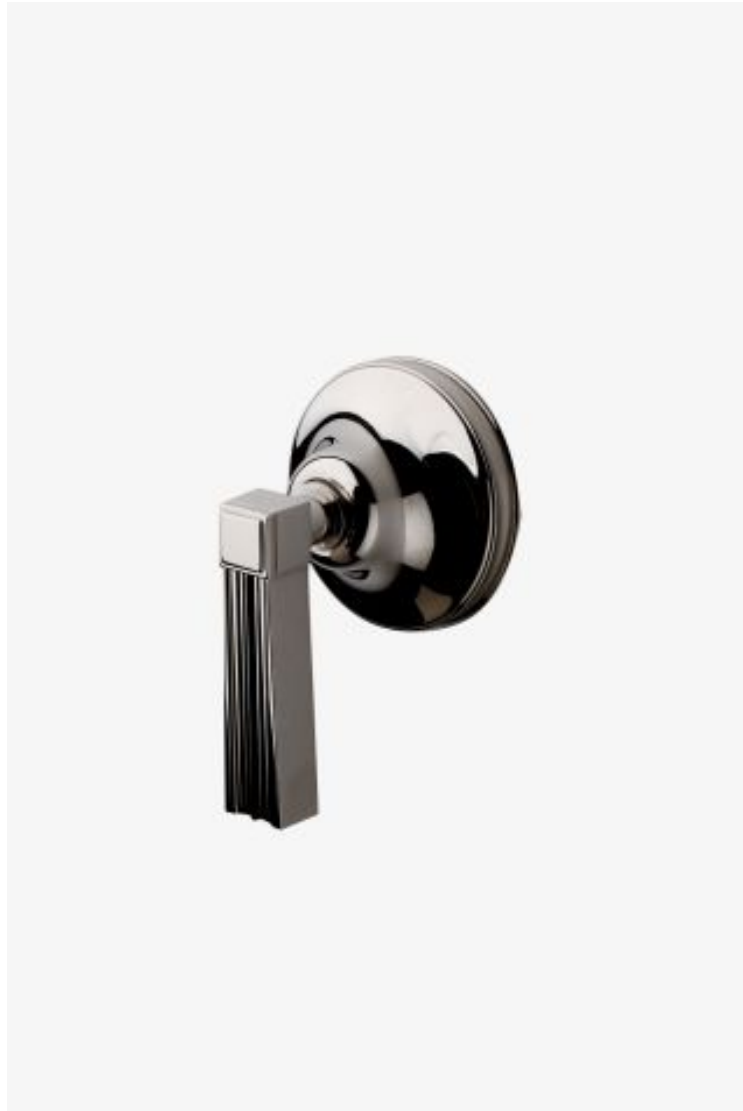

ESTB. 1978

WATERWORKS

Boulevard

Boulevard Volume Control Valve Trim with Metal Lever Handle

Style #: BDVC48

Available in Burnished Brass, Dark Nickel, Matte Nickel, Brass, Burnished Nickel, Copper, Matte Gold, Vintage Brass, Nickel, Chrome, Dark Brass and Gold

ESTB. 1978

WATERWORKS

THE COLLECTION: Boulevard

Inspiration from 1930s objects evokes extravagance: a strong silhouette, lavish scale and elegant decoration. Machine and artisan hands yield crisp details and curves.

FEATURES

- Metal lever handle
- Used to control water flow to a single waterway outlet such as a shower head, handshower, or tub spout
- Solidly sized and generous in scale, decorative elements convey a sense of substance
- Stocked in Nickel and Unlacquered Brass
- Requires rough valve, sold separately: GUV16 (US) / GU16VC (UK) or GUV17 (US) / GU17VC (UK)

AVAILABLE OPTIONS

Metal Finish	Item Number	Price
Matte Nickel	05-12480-46253	\$1,118
Gold	05-18196-62778	\$2,150
Chrome	05-36436-19398	\$860
Vintage Brass	05-45360-19085	\$1,376
Copper	05-58518-75862	\$1,376
Brass	05-63453-60358	\$860
Burnished Brass	05-67417-02669	\$1,118
Dark Brass	05-67670-51064	\$1,376
Nickel	05-80673-39506	\$860
Matte Gold	05-84827-82651	\$2,150
Burnished Nickel	05-94934-93423	\$1,118
Dark Nickel	05-20227-04565	\$1,376