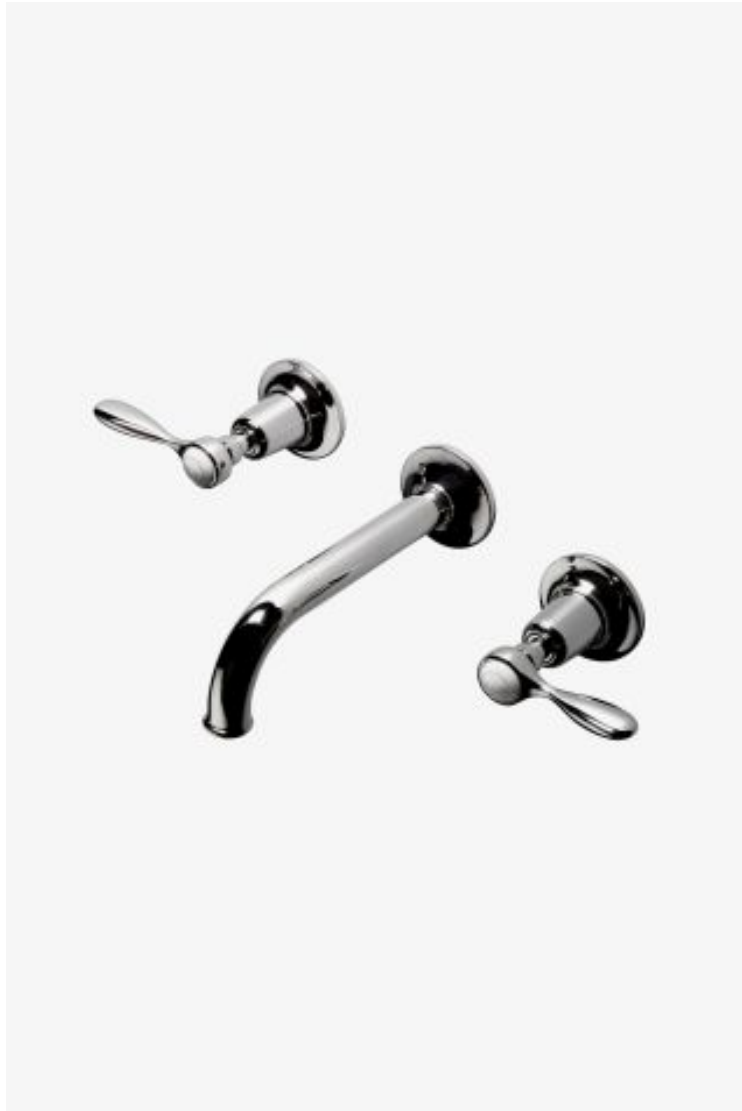

ESTB. 1978

WATERWORKS

Easton

Easton Classic Low Profile Three Hole Wall Mounted Lavatory Faucet with Elongated Spout and Metal Lever Handles

Style #: EALS47

Available in Matte Gold, Chrome, Gold, Burnished Nickel, Vintage Brass, Matte Nickel, Burnished Brass, Dark Brass, Brass, Dark Nickel, Copper and Nickel

ESTB. 1978

WATERWORKS

THE COLLECTION: Easton

Drawing on Edwardian style, Easton is the most extensive Waterworks family; a range of moods and a selection of products from fittings to furniture.

FEATURES

- Brass metal is used for all trim and valve components
 - The manufacturing process encompasses casting, turning, forging, hand-fitting and hand polishing.
 - Easton is our most comprehensive fittings family.
 - Easton has a clean-lined utilitarian profile, with a slightly elongated spout.
 - Available in 1.2gpm (4.5L/min) flow rate
-

AVAILABLE OPTIONS

Metal Finish	Item Number	Price
Dark Nickel	07-70756-34148	\$2,560
Burnished Brass	07-47716-18218	\$2,080
Vintage Brass	07-78050-76804	\$2,560
Gold	07-24644-13450	\$4,000
Matte Gold	07-40727-65388	\$4,000
Copper	07-18167-49939	\$2,560
Dark Brass	07-43871-44687	\$2,560
Matte Nickel	07-28365-81745	\$2,080
Burnished Nickel	07-81607-39894	\$2,080
Chrome	07-54628-86672	\$1,600
Nickel	07-90054-15579	\$1,600
Brass	07-27496-34035	\$1,600