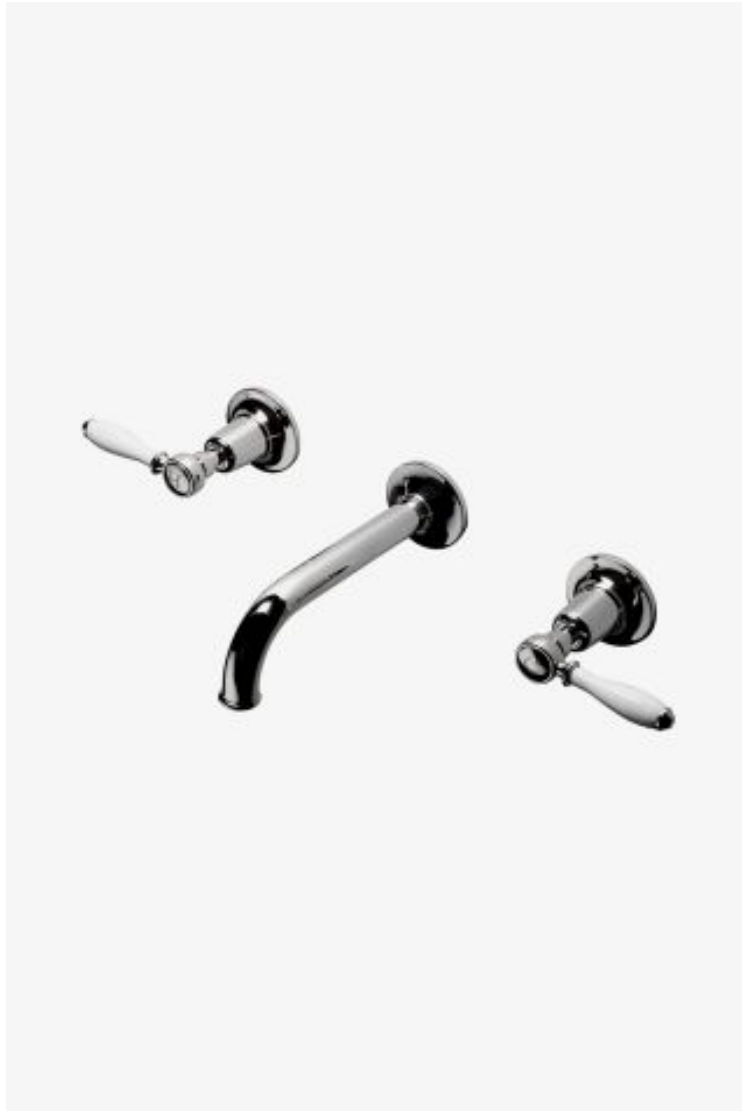

ESTB. 1978

WATERWORKS

Easton

Easton Classic Low Profile Three Hole Wall Mounted Lavatory Faucet with
Elongated Spout and White Porcelain Lever Handles

Style #: EALS48

Available in Chrome, Matte Gold, Dark Brass, Gold, Brass, Copper, Dark Nickel, Nickel, Burnished Brass, Matte Nickel, Burnished Nickel and
Vintage Brass

ESTB. 1978

WATERWORKS

THE COLLECTION: Easton

Drawing on Edwardian style, Easton is the most extensive Waterworks family; a range of moods and a selection of products from fittings to furniture.

FEATURES

- Available in 1.2gpm (4.5L/min) flow rate
-

AVAILABLE OPTIONS

Metal Finish	Item Number	Price
Copper	07-73563-36042	\$2,832
Dark Brass	07-87860-34041	\$2,832
Chrome	07-99836-16786	\$1,770
Burnished Nickel	07-70497-69955	\$2,301
Burnished Brass	07-15803-34691	\$2,301
Dark Nickel	07-05696-32002	\$2,832
Gold	07-82799-21072	\$4,425
Matte Gold	07-62539-16585	\$4,425
Vintage Brass	07-26972-20322	\$2,832
Matte Nickel	07-85602-69779	\$2,301
Nickel	07-01484-00591	\$1,770
Brass	07-91678-03326	\$1,770