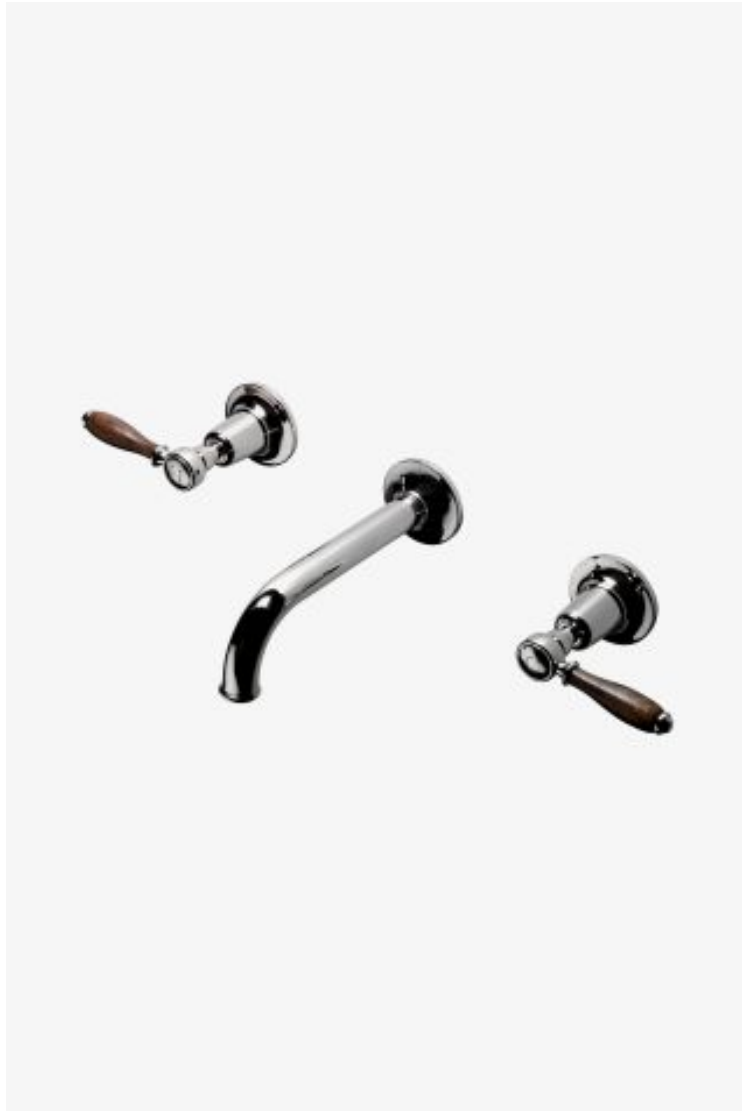

## Easton Classic Low Profile Three Hole Wall Mounted Lavatory Faucet with Elongated Spout and Oak Lever Handles

*Style #: EALS50*

Available in Dark Brass, Burnished Nickel, Copper, Brass, Vintage Brass, Nickel, Burnished Brass, Matte Nickel, Matte Gold, Dark Nickel, Chrome and Gold

## AVAILABLE OPTIONS

Metal Finish	Item Number	Price
Dark Nickel	07-92837-96758	\$2,888
Burnished Brass	07-95683-69534	\$2,347
Vintage Brass	07-99952-81601	\$2,888
Copper	07-98340-89203	\$2,888
Dark Brass	07-01655-27587	\$2,888
Chrome	07-91008-03582	\$1,805
Matte Nickel	07-96201-96403	\$2,347
Nickel	07-92108-92786	\$1,805
Brass	07-69658-75950	\$1,805
Burnished Nickel	07-75327-43384	\$2,347
Gold	07-95981-98810	\$4,513
Matte Gold	07-00405-99188	\$4,513