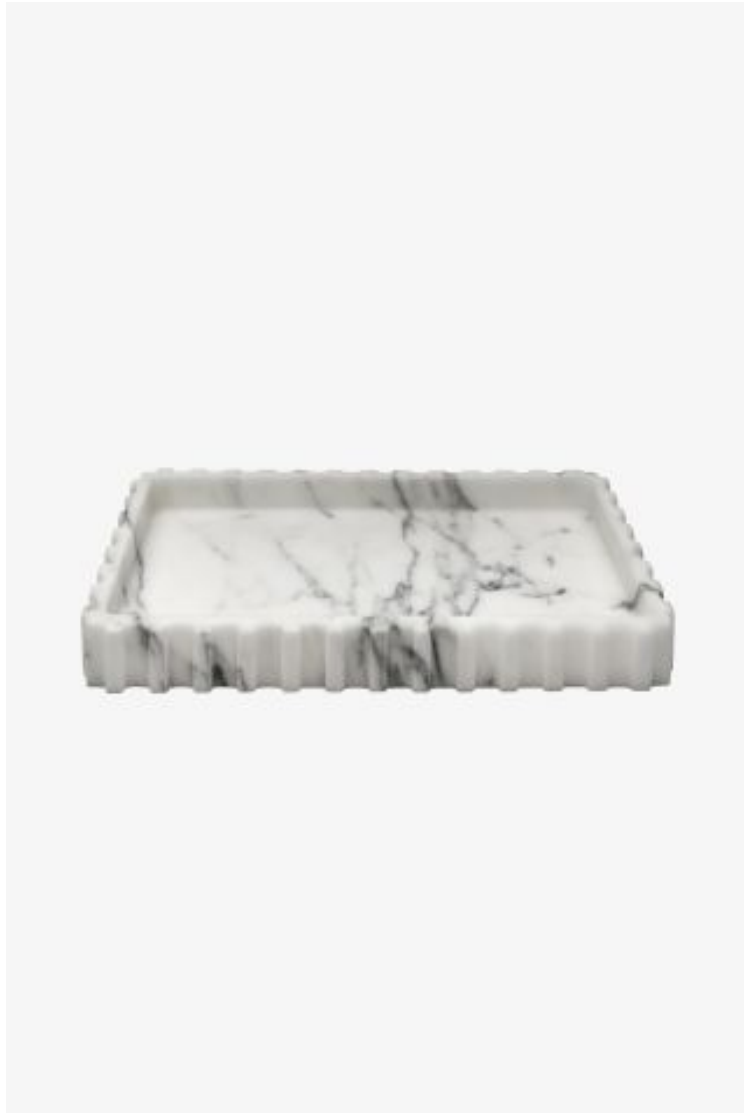

ESTB. 1978

WATERWORKS

Andrian

Andrian Rectangular Tray

Style #: ANTR01

Available in Marquina and Arabescato

ESTB. 1978

WATERWORKS

THE COLLECTION: Andrian

Hand-sculpted from blocks of Arabescato or Marquina marble, these elements evoke the precise lines of mechanical gears and classic Greek columns.

FEATURES

- 11" x 7" x 1 1/4"
 - Made of Arabescato or Marquina marble. Color variation is an inherent characteristic and should be expected
 - Each piece is made entirely from a single piece of marble mined in the Carrara region of Tuscany.
 - Care and Cleaning: Wipe with a damp cloth. No detergents or cleaners should be used.
 - Made in Italy
-