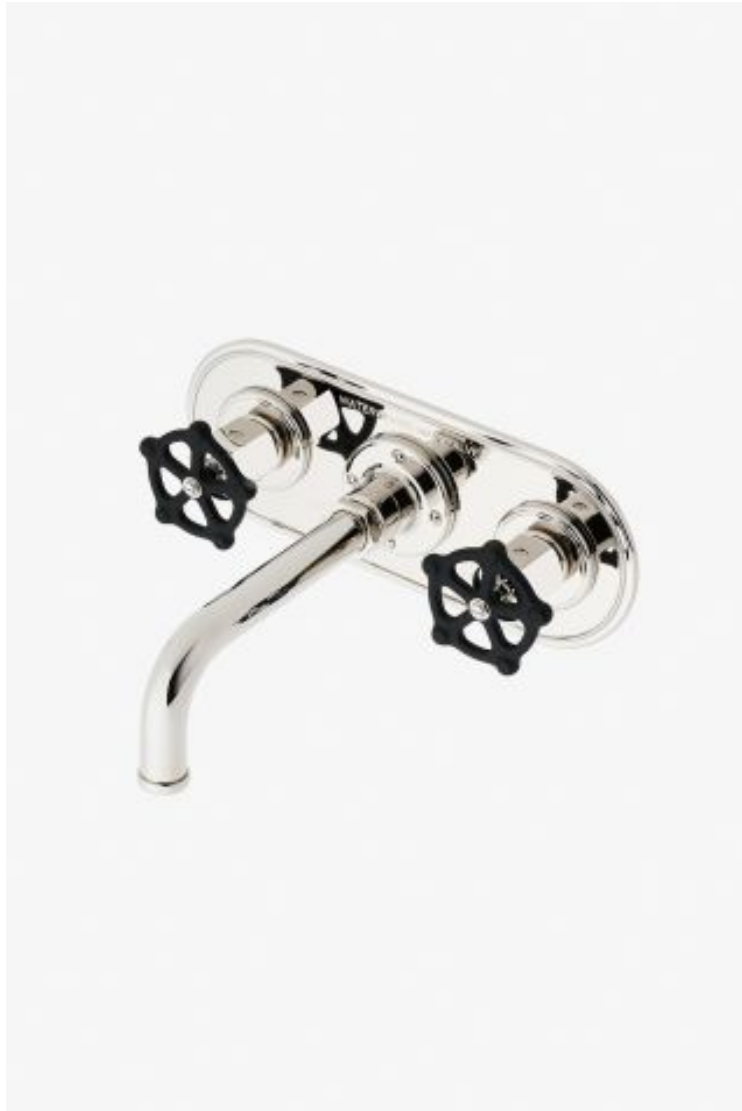

ESTB. 1978

WATERWORKS

Regulator

Regulator Wall Mounted Lavatory Faucet with Trim Plate and Two -Tone Wheel Handles

Style #: RGLS60

Available in Nickel/Matte Black, Copper/Matte Black, Matte Gold/Matte Black, Chrome/Matte Black, Burnished Brass/Matte Black, Gold/Matte Black, Burnished Nickel/Matte Black, Dark Nickel/Matte Black, Matte Nickel/Matte Black, Vintage Brass/Matte Black, Brass/Matte Black and Dark Brass/Matte Black

ESTB. 1978

WATERWORKS

THE COLLECTION: Regulator

A play on industrial controls from the early 1900s, when pride was lavished on parts. Translated to handcrafted, fittings project rugged beauty through powerful, detailed shapes.

FEATURES

- Two-Tone Wheel Handles
- Includes Universal Push-Touch Drain (UNLD23) which fits 1-1/2" through 1-3/4" drain hole openings
- Stocked in Nickel/Matte Black and Brass/Matte Black
- Available in 1.2gpm (4.5L/min) flow rate

AVAILABLE OPTIONS

Metal Finish	Item Number	Price
Chrome/Matte Black	07-92953-04644	\$2,850
Nickel/Matte Black	07-53029-07977	\$2,850
Brass/Matte Black	07-40796-05165	\$2,850
Matte Nickel/Matte Black	07-49232-56689	\$3,705
Burnished Nickel/Matte Black	07-51360-01893	\$3,705
Burnished Brass/Matte Black	07-45568-75716	\$3,705
Copper/Matte Black	07-65536-41149	\$4,560
Dark Brass/Matte Black	07-59333-37660	\$4,560
Vintage Brass/Matte Black	07-71251-37604	\$4,560
Dark Nickel/Matte Black	07-90740-78029	\$4,560
Gold/Matte Black	07-47836-27447	\$7,125
Matte Gold/Matte Black	07-46748-73117	\$7,125