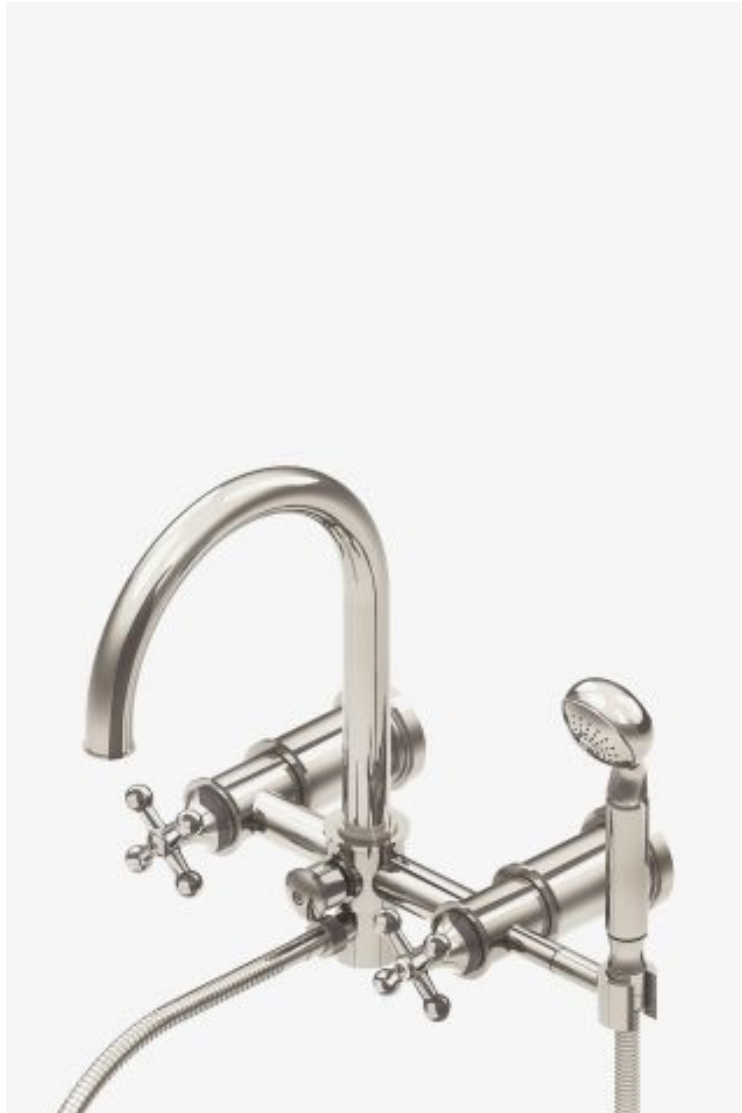

ESTB. 1978

WATERWORKS

Dash

Dash Wall Mounted Exposed Tub Filler with Metal Handshower and Cross Handles

Style #: DSXT20

Available in Gold, Burnished Brass, Dark Nickel, Nickel, Vintage Brass, Brass, Matte Gold, Copper, Dark Brass, Chrome, Burnished Nickel and Matte Nickel

ESTB. 1978

WATERWORKS

THE COLLECTION: Dash

A blend of art and function, Dash pays homage to design elements of the 1930s with pared-down shapes, softened curves and minimal details.

FEATURES

- Metal Cross Handle
 - Includes Required Unions for Mounting
 - Handshower hook features adjustability to pivot the handshower forwards or backwards
 - Stocked in Nickel, Chrome, Unlacquered Brass, and Matte Nickel finishes
 - Stocked in 2.5gpm (9.5 L/min) and 1.75gpm (6.6 L/min) for handshower. State of California requires 1.75gpm (6.6 L/min) to comply with their water conservation requirements. Other flow options are available to order, contact your sales associate or call 1 (800) 899-6757 for details.
-

AVAILABLE OPTIONS

Metal Finish	Item Number	Price
Dark Nickel	09-89984-73476	\$7,336
Matte Nickel	09-53911-69753	\$5,961
Chrome	09-71550-08283	\$4,585
Copper	09-39654-51010	\$7,336
Brass	09-88591-09490	\$4,585
Nickel	09-56149-48163	\$4,585
Gold	09-58901-36093	\$11,463
Burnished Nickel	09-55520-85563	\$5,961
Dark Brass	09-36262-68192	\$7,336
Matte Gold	09-79029-01986	\$11,463
Vintage Brass	09-15666-75291	\$7,336
Burnished Brass	09-04434-64278	\$5,961