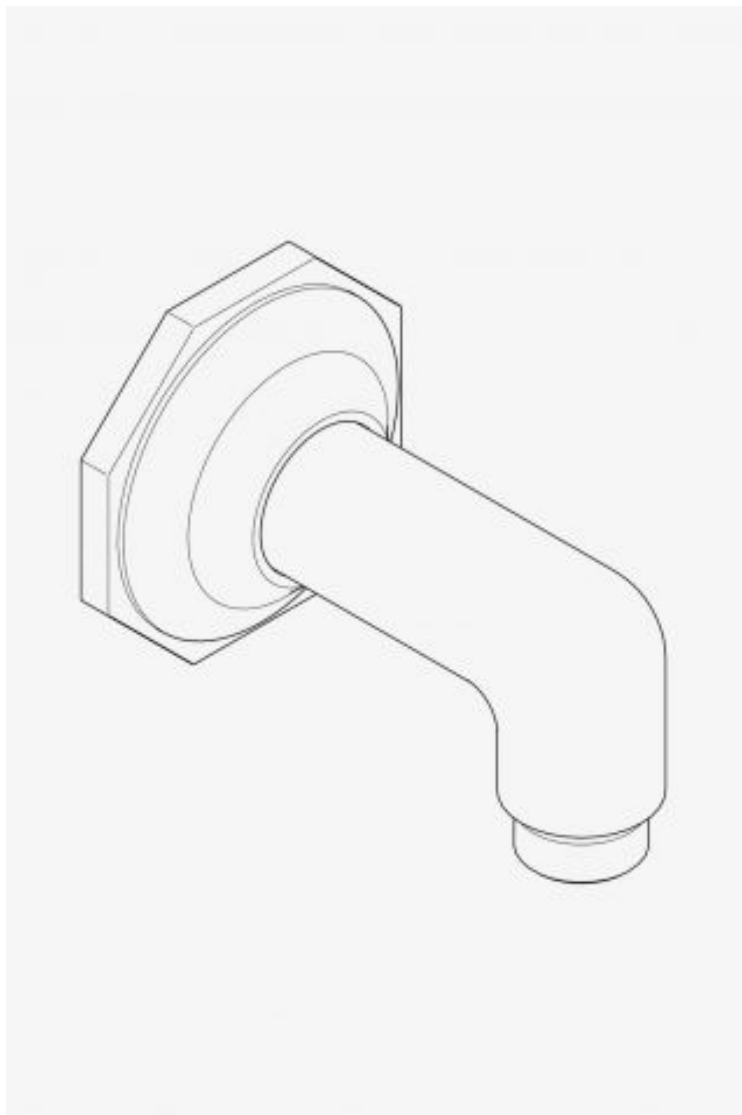

# Service Parts

## Service Parts Handshower Elbow Kit

*Style #: 651989*

Available in Nickel and Chrome

ESTB. 1978

WATERWORKS