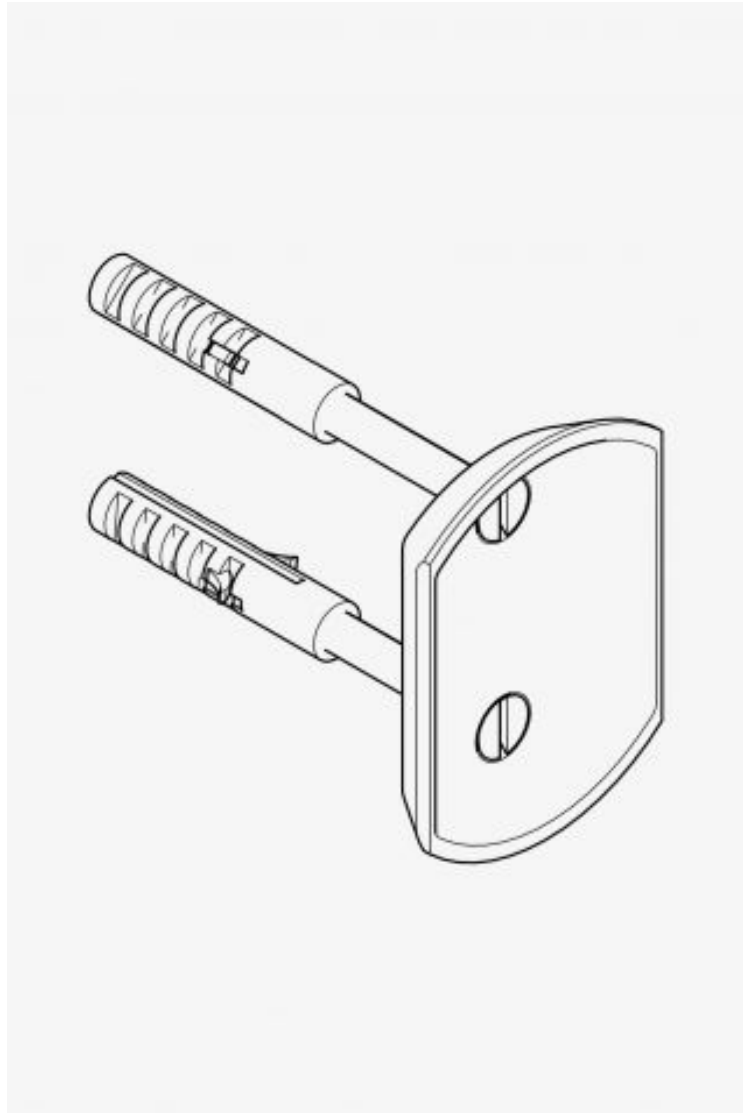

ESTB. 1978

WATERWORKS

Service Parts

Service Parts Mounting Hardware Kit

Style #: 702454

Available in Unfinished

ESTB. 1978

WATERWORKS